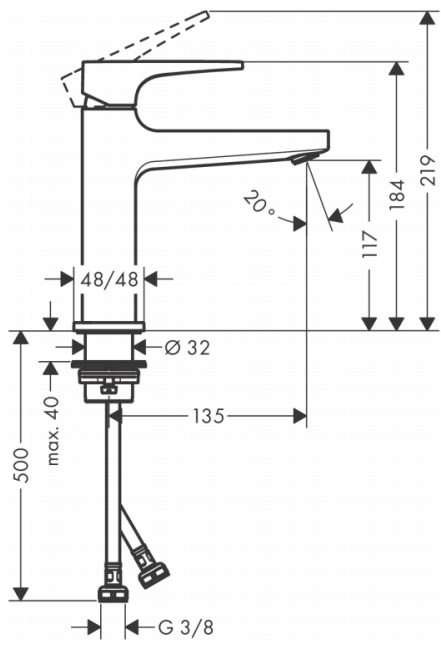

Brand : HANSGROHE, Germany
 Name : METROPOL Single Lever Basin Mixer 110 with Lever Handle
 Item Code : 32507.670
 Designer : Hansgrohe
 Color / Finish : Matt Black
 Dimensions :

- Product info**
- Consists of: single lever basin mixer, waste set
 - ComfortZone 110
 - Projection 135 mm
 - Spray type: normal spray
 - Flow rate at 3 bar: 5 l/min
 - Ceramic cartridge
 - Temperature limitation adjustable
 - Suitable for continuous flow water heaters
 - Push-open waste set G 1¼
 - Material waste set: metal
 - Connection type: G ¾ connections
 - Surface of the pull rod -000 chrome
- Add-on**
- 2 x Angle valve 1/2 x 3/8 with conical nut
 - 1 x P-trap