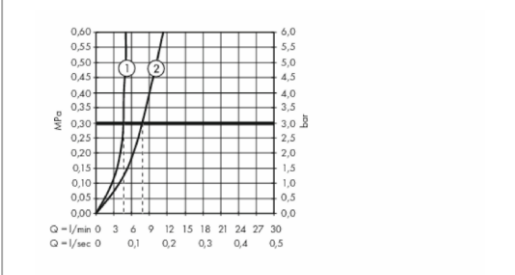

Flowchart

Flushing of pipe must be done before fittings are installed. Failure to do so voids the warranty.
Follow cleaning instructions and avoid using any harmful chemicals.
All information is for reference only. Installation shall always be based on the specs provided with actual delivered items.
For more info, visit www.kuysen.com