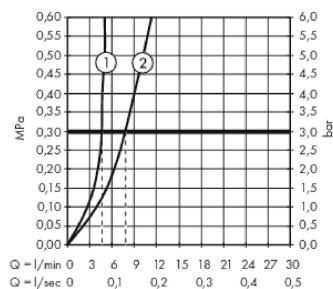

Metropol

Single lever basin mixer 260 with lever handle for washbowls with push-open waste set

Surfaces: **Polished Gold Optic** Article Number: **32512990**

Description

product features

- consists of: single lever basin mixer, waste set
- ComfortZone 260
- projection 204 mm
- spray type: normal spray
- maximum flow rate at 3 bar: 5 l/min
- ceramic cartridge
- temperature limitation adjustable
- suitable for continuous flow water heaters
- material waste set: metal
- connection type: G 3/8 connections
- connection dimension: DN15
- push-open waste set G 1 1/4

Technology

Design awards

Product image

Scale drawing

Flowchart