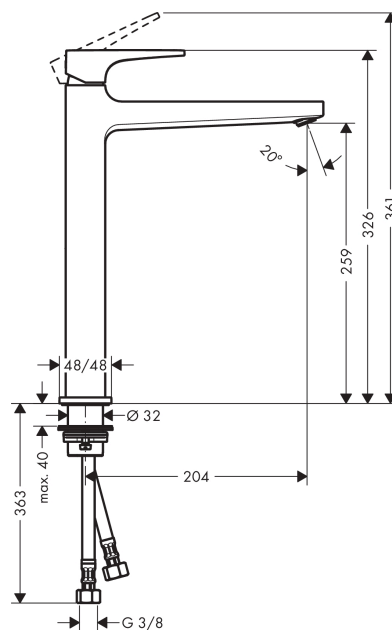

#### product features

- consists of: single lever basin mixer, waste set
- ComfortZone 260
- projection 204 mm
- spray type: normal spray
- maximum flow rate at 3 bar: 5 l/min
- ceramic cartridge
- temperature limitation adjustable
- suitable for continuous flow water heaters
- material waste set: metal
- connection type: G 3/8 connections
- connection dimension: DN15
- push-open waste set G 1 1/4

### Scale drawing