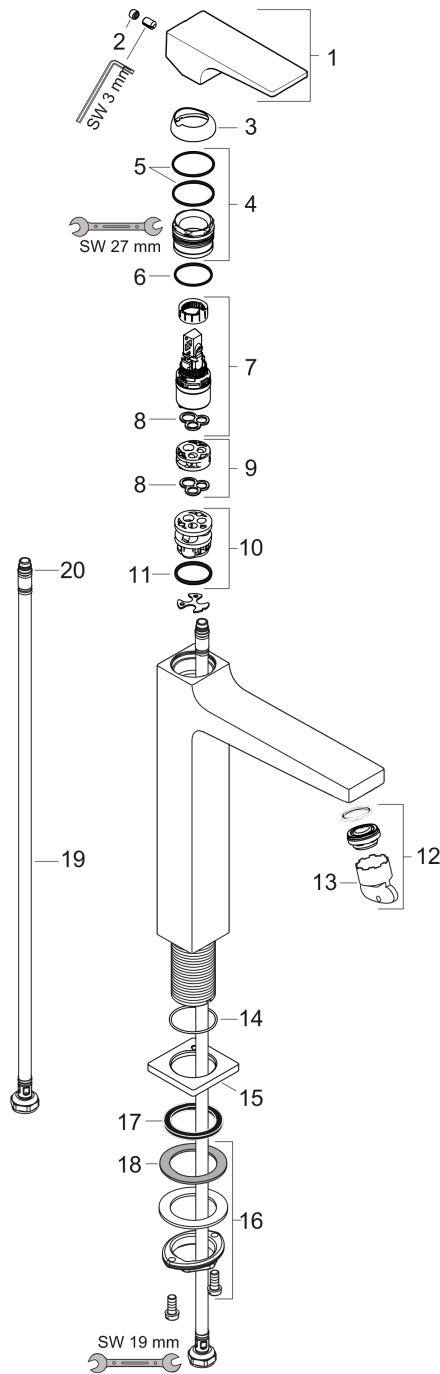

### Scale drawing

## Metropol

Single lever basin mixer 260 with lever handle for washbowls with push-open waste set

Surfaces: Polished Gold Optic Article Number: 32512990

## Metropol

Single lever basin mixer 260 with lever handle for washbowls with push-open waste set

Surfaces: **Polished Gold Optic** Article Number: **32512990**

### Spare part list

Year of production: >04/20

Pos.	Description	Article Number	Price	PU
1	handle	92995990	-	1
2	screw cover	95704000	-	1
3	flange	92625990	-	1
4	nut	92689000	-	1
5	O-ring 27x1,5	92527000	-	1
6	O-ring 25x1,5	98146000	-	1
7	cartridge, assy	97685000	-	1
8	seal	98865000	-	1
9	adapter for cartridge	92628000	-	1
10	adapter for cartridge	98866000	-	1
11	O-ring 23x2	98398000	-	1
12	aerator M24x1 (5 l/min)	92996000	-	1
13	service tool	95661000	-	1
14	O-ring 32x1,5	92936000	-	1
15	escutcheon	93048990	-	1
16	fixing set (Ø 32)	13961000	-	1
17	flat seal	98749000	-	1
18	lever collar	97548000	-	1
19	connection hose 600 mm M8x0,75 G3/8	96556000	-	1
20	O-ring 6,6x1,6	93019000	-	1
a	fixation extension 35 mm	13898000	-	1