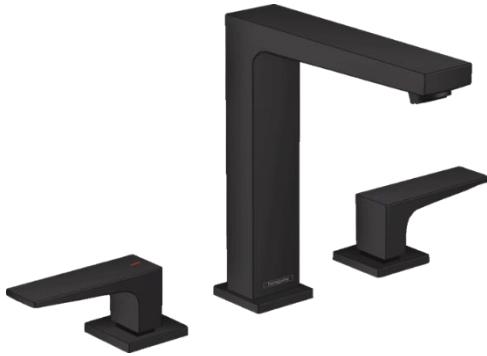

Brand : HANSGROHE, Germany  
 Name : METROPOL 3 Hole Basin Mixer  
 160 w/ Lever Handle  
 Item Code : 32515.670  
 Designer :  
 Color / Finish : Matt Black  
 Dimensions :

**Product info**

- Consists of: 3-hole basin mixer, waste set
- ComfortZone 160
- Projection 152 mm
- Ceramic valves hot/ cold 90°
- Flow rate at 3 bar: 5 l/min
- Ceramic cartridge
- Temperature limitation adjustable
- Suitable for continuous flow water heaters
- Push-open waste set G 1¼
- Material waste set: metal
- Surface of the pull rod -000 chrome