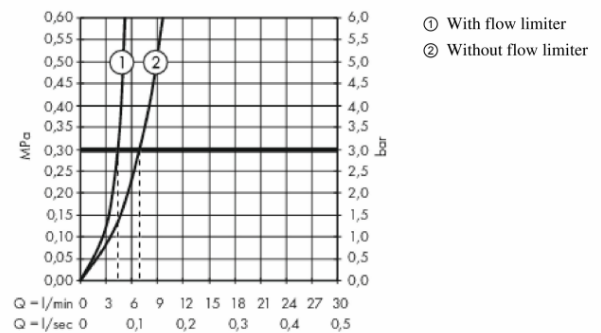

Brand : HANSGROHE, Germany  
 Name : METROPOL 3 Hole Basin Mixer  
 160 w/ Lever Handle  
 Item Code : 32515.670  
 Designer :  
 Color / Finish : Matt Black  
 Dimensions :

**Product info**

- Consists of: 3-hole basin mixer, waste set
- ComfortZone 160
- Projection 152 mm
- Ceramic valves hot/ cold 90°
- Flow rate at 3 bar: 5 l/min
- Ceramic cartridge
- Temperature limitation adjustable
- Suitable for continuous flow water heaters
- Push-open waste set G 1¼
- Material waste set: metal
- Surface of the pull rod -000 chrome

**Add-on**

- 2 x C406281 Angle valve with nut
- 1 x P-trap

**Technology**

**Flowchart**

Flushing of pipe must be done before fittings are installed. Failure to do so voids the warranty.

Follow cleaning instructions and avoid using any harmful chemicals.