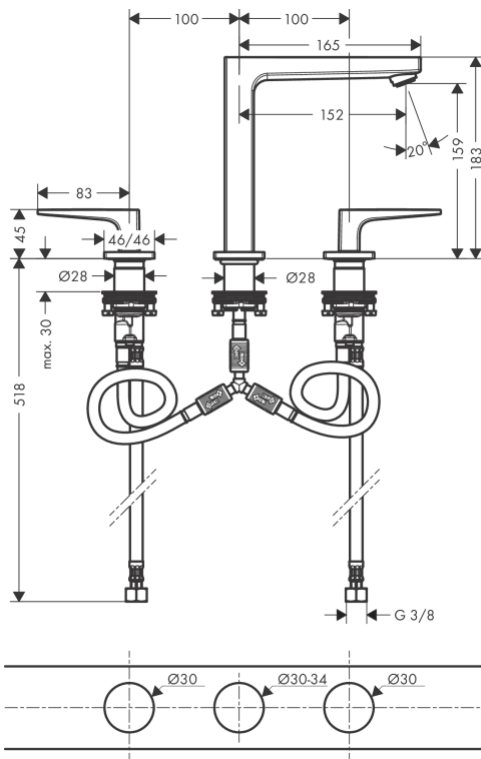

Brand : HANSGROHE, Germany  
 Name : METROPOL 3 Hole Basin Mixer  
 160 w/ Lever Handle  
 Item Code : 32515.670  
 Designer :  
 Color / Finish : Matt Black  
 Dimensions :

**Product info**

- Consists of: 3-hole basin mixer, waste set
- ComfortZone 160
- Projection 152 mm
- Ceramic valves hot/ cold 90°
- Flow rate at 3 bar: 5 l/min
- Ceramic cartridge
- Temperature limitation adjustable
- Suitable for continuous flow water heaters
- Push-open waste set G 1¼
- Material waste set: metal
- Surface of the pull rod -000 chrome

**Add-on**

- 2 x C406281 Angle valve with nut
- 1 x P-trap

**Technology**

**Flowchart**

Flushing of pipe must be done before fittings are installed. Failure to do so voids the warranty.

Follow cleaning instructions and avoid using any harmful chemicals.