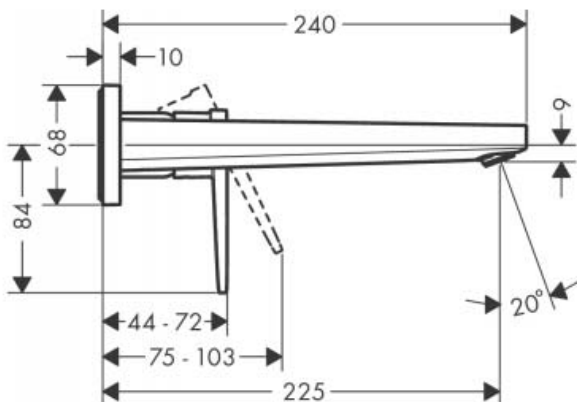

Add-ons:

- 1 x p-trap

Flushing of pipe must be done before fittings are installed. Failure to do so voids the warranty.

Follow cleaning instructions and avoid using any harmful chemicals.

All information is for reference only. Installation shall always be based on the specs provided with actual delivered items.

For more info, visit www.kuysen.com