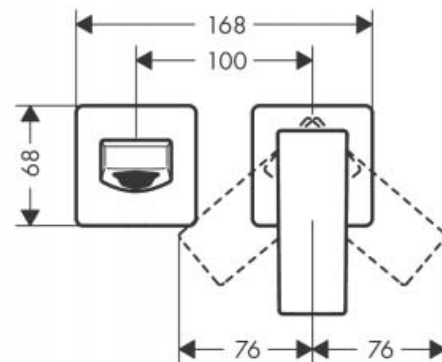

Add-ons:

- 1 x p-trap

Flushing of pipe must be done before fittings are installed. Failure to do so voids the warranty.

Follow cleaning instructions and avoid using any harmful chemicals.

All information is for reference only. Installation shall always be based on the specs provided with actual delivered items.

For more info, visit www.kuysen.com