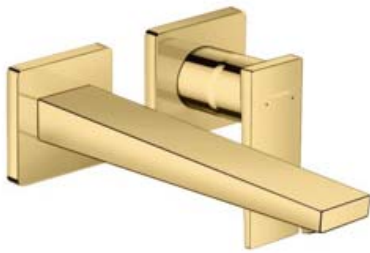

K U Y S E N
ENTERPRISES, INC.

hansgrohe

Brand : HANSGROHE, Germany
Name : METROPOL Wall basin mixer
Item Code : 32526.990

Designer :

Color / Finish: Polished Gold Optic
Dimensions : Overall (LxWxH in cm)

Product info:

- consists of: single lever basin mixer for concealed installation wall-mounted, waste set
- projection 225 mm
- spray type: normal spray
- maximum flow rate at 3 bar: 5 l/min
- suitable for continuous flow water heaters
- material waste set: metal
- handle can be positioned on the right or left, depends on the basic set installation
- non-closing waste set