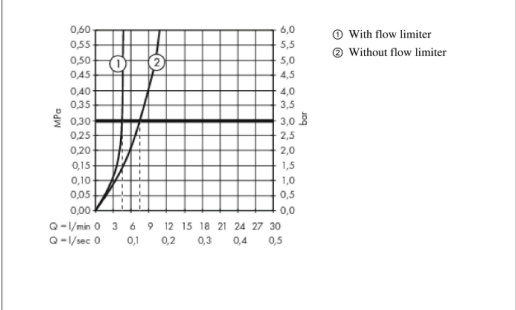

Product info:

- consists of: Basin mixer, push-open waste set (metal)
- ComfortZone 260
- projection 204 mm
- spray type: normal spray
- flow rate at 3 bar: 5 l/min
- Select cartridge with temperature control
- temperature limitation adjustable
- suitable for continuous flow water

Add-ons

- 2 x Angle valve 1/2 x 3/8 with conical nut
- 1 x P-trap

Technology

Design awards

Flowchart

Flushing of pipe must be done before fittings are installed. Failure to do so voids the warranty.
 Follow cleaning instructions and avoid using any harmful chemicals.
 All information is for reference only. Installation shall always be based on the specs provided with actual delivered items.
 For more info, visit www.kuysen.com