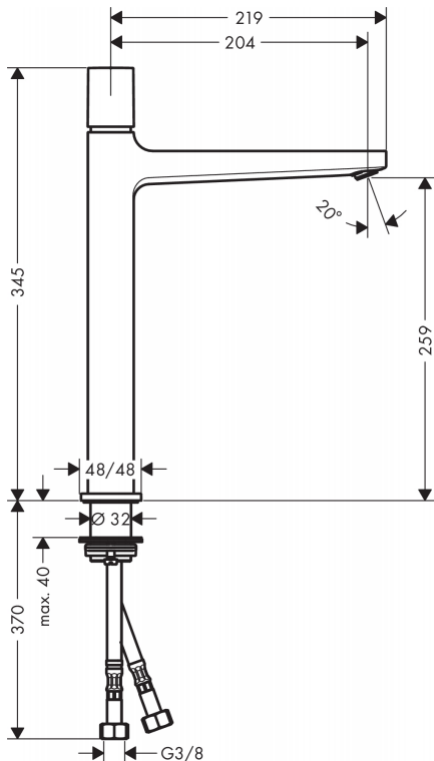

Brand : HANSGROHE, Germany
 Name : METROPOL basin mixer 260 SELECT with push-open waste set
 Item Code : 32572.000
 Designer : Hansgrohe
 Color / Finish : Chrome
 Dimensions : Overall (LxWxH in cm)
 21.9 x 19.3 x 8.5cm

Product info:

- consists of: Basin mixer, push-open waste set (metal)
- ComfortZone 260
- projection 204 mm
- spray type: normal spray
- flow rate at 3 bar: 5 l/min
- Select cartridge with temperature control
- temperature limitation adjustable
- suitable for continuous flow water

Add-ons

- 2 x Angle valve 1/2 x 3/8 with conical nut
- 1 x P-trap

Technology

Design awards

Flowchart

Flushing of pipe must be done before fittings are installed. Failure to do so voids the warranty.
 Follow cleaning instructions and avoid using any harmful chemicals.
 All information is for reference only. Installation shall always be based on the specs provided with actual delivered items.
 For more info, visit www.kuysen.com