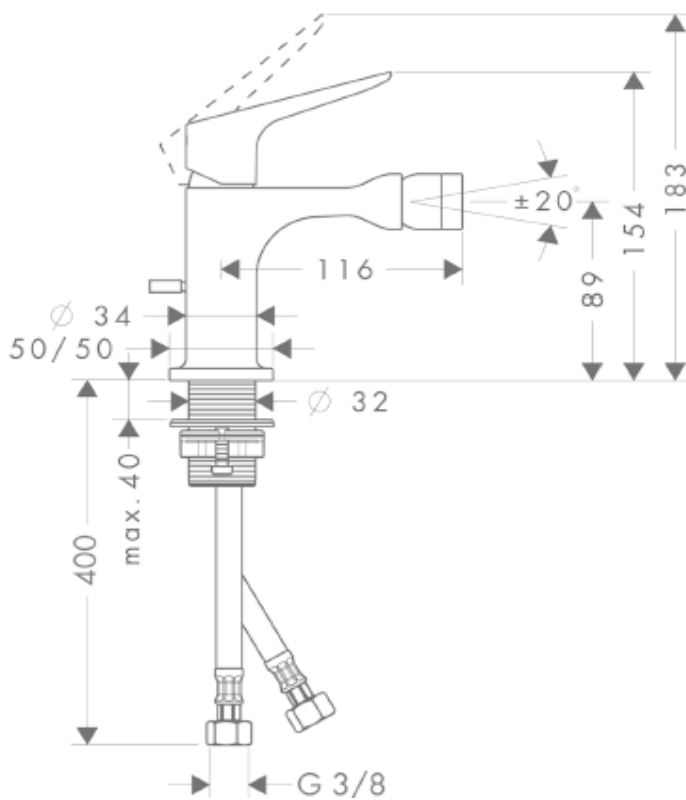

SPECIFICATION SHEET - fittings

BRAND:	AXOR®	Product Photo:
ORIGIN:	Germany	
SERIES:	Citterio M	
PRODUCT DESCRIPTION:	Bidet mixer • with pop-up waste set G 1 ¼" • flow rate: 7.2 l/min	
MODEL No.	34210.000	
FINISH/COLOUR:	Chrome-plated	
DIMENSIONS:	154mm height 116mm spout projection	
OPTIONAL MATCHING PARTS:	2x angle valve ½"x10mm	

Technical Informations:

REMINDER:	Pipe flushing must be done before faucets are installed. Failure to do so voids the warranty.
	Do not use cleaners containing abrasive cleansers, ammonia, bleach, acids, waxes, alcohol, solvents or other products not recommended for chrome.
	All information is for reference only, installation shall always be based on the actual product delivered.