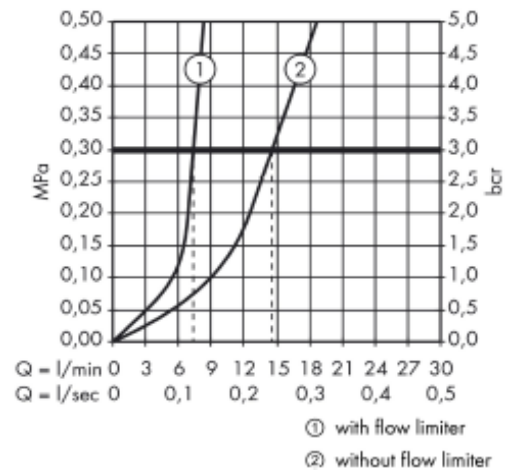

SPECIFICATION SHEET - fittings

BRAND:	AXOR®	Product Photo:
ORIGIN:	Germany	
SERIES:	Citterio M	
PRODUCT DESCRIPTION:	Bidet mixer • with pop-up waste set G 1 ¼" • flow rate: 7.2 l/min	
MODEL No.	34210.000	
FINISH/COLOUR:	Chrome-plated	
DIMENSIONS:	154mm height 116mm spout projection	
OPTIONAL MATCHING PARTS:	2x angle valve ½"x10mm	

Technical Informations:

REMINDER:	Pipe flushing must be done before faucets are installed. Failure to do so voids the warranty.
	Do not use cleaners containing abrasive cleansers, ammonia, bleach, acids, waxes, alcohol, solvents or other products not recommended for chrome.
	All information is for reference only, installation shall always be based on the actual product delivered.