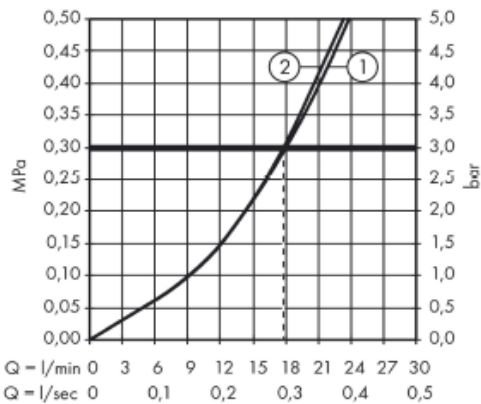

SPECIFICATION SHEET - fittings

BRAND:	AXOR®	Product Photo:
ORIGIN:	Germany	
SERIES:	Citterio M	
PRODUCT DESCRIPTION:	Exposed bath/shower mixer (without handshower & hose)	
MODEL No.	34420.000	
FINISH/COLOUR:	Chrome-plated	
DIMENSIONS:	265mm W 200mm spout projection	
OPTIONAL MATCHING PARTS:		

Technical Informations:

- ① Shower outlet with 1B-resistance
- ② Tub outlet

REMINDER:	Pipe flushing must be done before faucets are installed. Failure to do so voids the warranty.
	Do not use cleaners containing abrasive cleansers, ammonia, bleach, acids, waxes, alcohol, solvents or other products not recommended for chrome.
	All information is for reference only, installation shall always be based on the actual product delivered.