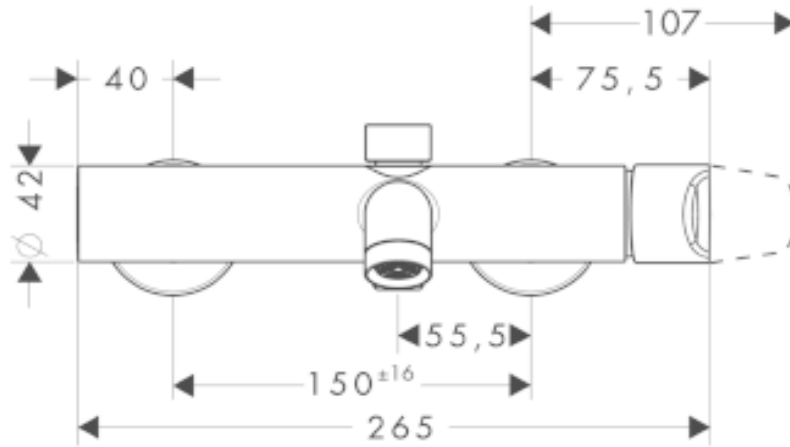

SPECIFICATION SHEET - fittings

BRAND:	AXOR[®]	Product Photo: 
ORIGIN:	Germany	
SERIES:	Citterio M	
PRODUCT DESCRIPTION:	Exposed bath/shower mixer (without handshower & hose)	
MODEL No.	34420.000	
FINISH/COLOUR:	Chrome-plated	
DIMENSIONS:	265mm W 200mm spout projection	
OPTIONAL MATCHING PARTS:		

Technical Informations:

- ① Shower outlet with 1B-resistance
- ② Tub outlet

REMINDER:	Pipe flushing must be done before faucets are installed. Failure to do so voids the warranty.
	Do not use cleaners containing abrasive cleansers, ammonia, bleach, acids, waxes, alcohol, solvents or other products not recommended for chrome.
	All information is for reference only, installation shall always be based on the actual product delivered.