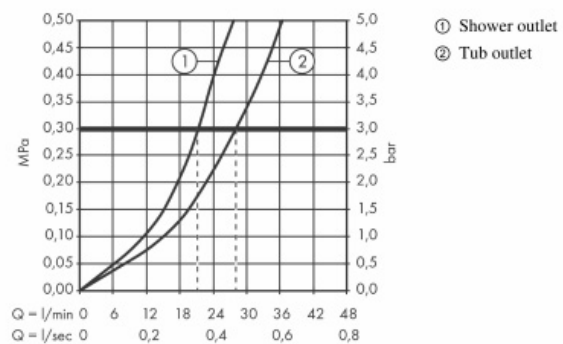

Brand : Axor, Germany
 Name : Citterio M Single Lever Bath Mixer for Concealed Installation
 Item Code : 34425.000
 Designer : Antonio Citterio
 Color / Finish : Chrome
 Dimensions :

Product info:

- flow rate at 3 bar: 24 l/min
- min. operating pressure: 1 bar
- max. operating pressure: 10 bar
- ceramic cartridge
- temperature limitation adjustable
- diverter with automatic resetting
- suitable for continuous flow water heaters

Add-ons :

- 1 x 01800.180 universal ibox
- 1 x 97759.000 coupling set

Flowchart

Flushing of pipe must be done before fittings are installed. Failure to do so voids the warranty.

Follow cleaning instructions and avoid using any harmful chemicals.