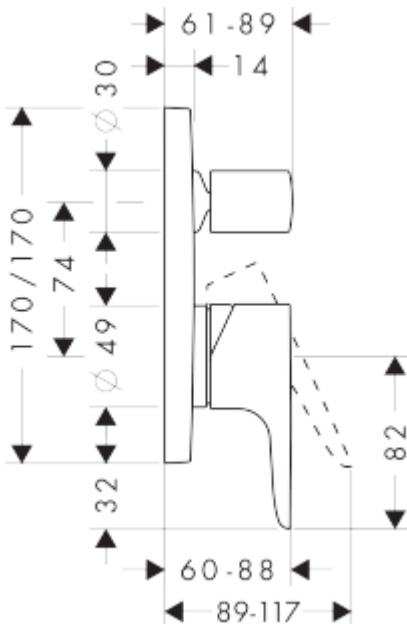

Brand : Axor, Germany
 Name : Citterio M Single Lever Bath Mixer for Concealed Installation
 Item Code : 34425.000
 Designer : Antonio Citterio
 Color / Finish : Chrome
 Dimensions :

Product info:

- flow rate at 3 bar: 24 l/min
- min. operating pressure: 1 bar
- max. operating pressure: 10 bar
- ceramic cartridge
- temperature limitation adjustable
- diverter with automatic resetting
- suitable for continuous flow water heaters

Add-ons :

- 1 x 01800.180 universal ibox
- 1 x 97759.000 coupling set

Flowchart

Flushing of pipe must be done before fittings are installed. Failure to do so voids the warranty.

Follow cleaning instructions and avoid using any harmful chemicals.