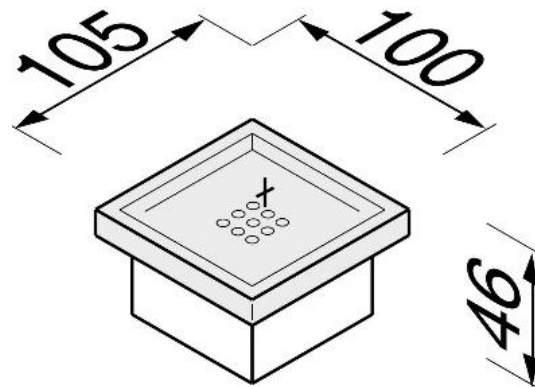

Brand : GEESA, Netherlands
Name : MODERN ART Soap Holder
Item Code : 3503-02
Designer : Geesa
Color / Finish : Chrome
Dimensions : Overall (LxWxH in cm)
10 x 10.5 x 4.6cm

Product info:

- Material: Metal