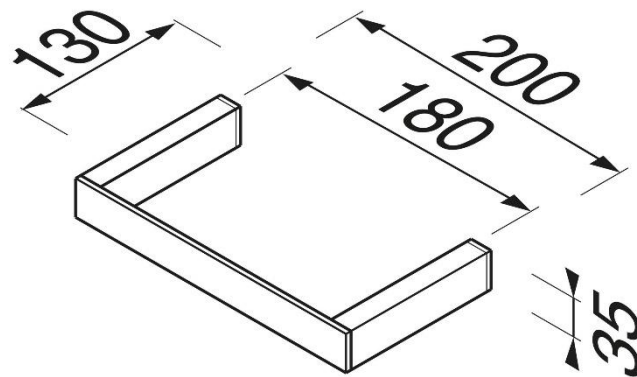

Brand : GEESA, Netherlands
Name : MODERN ART Towel Ring
Item Code : 3504-02
Designer : Geesa
Color / Finish : Chrome
Dimensions : Overall (LxWxH in cm)
20 x 13 x 3.5cm

Product info:

- Material: Metal

Flushing of pipe must be done before fittings are installed. Failure to do so voids the warranty.