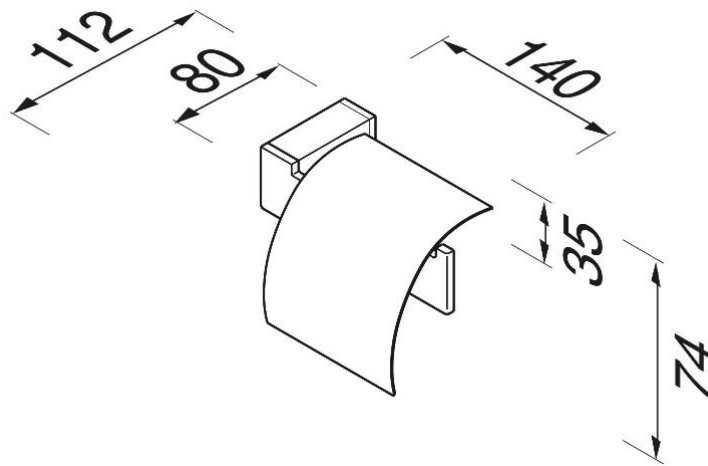

Brand : GEESA, Netherlands
Name : MODERN ART Roll Holder w/ Lid
Item Code : 3508-02
Designer : Geesa
Color / Finish : Chrome
Dimensions : Overall (LxWxH in cm)
14 x 11.2 x 7.4cm

Product info:

- Material: Metal