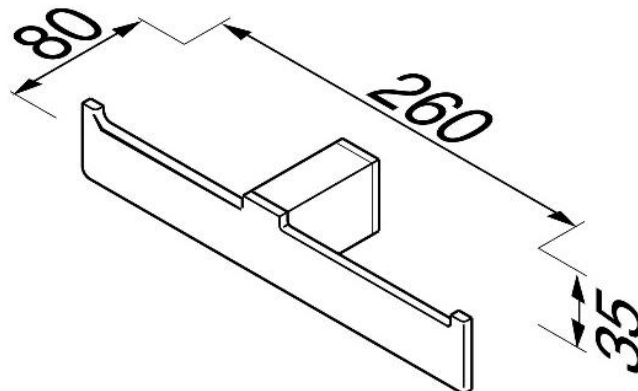

Brand : GEESA, Netherlands
Name : MODERN ART Double Roll Holder
Item Code : 3518-02
Designer : Geesa
Color / Finish : Chrome
Dimensions : Overall (LxWxH in cm)
26 x 8 x 3.5cm

Product info:

- Material: Metal