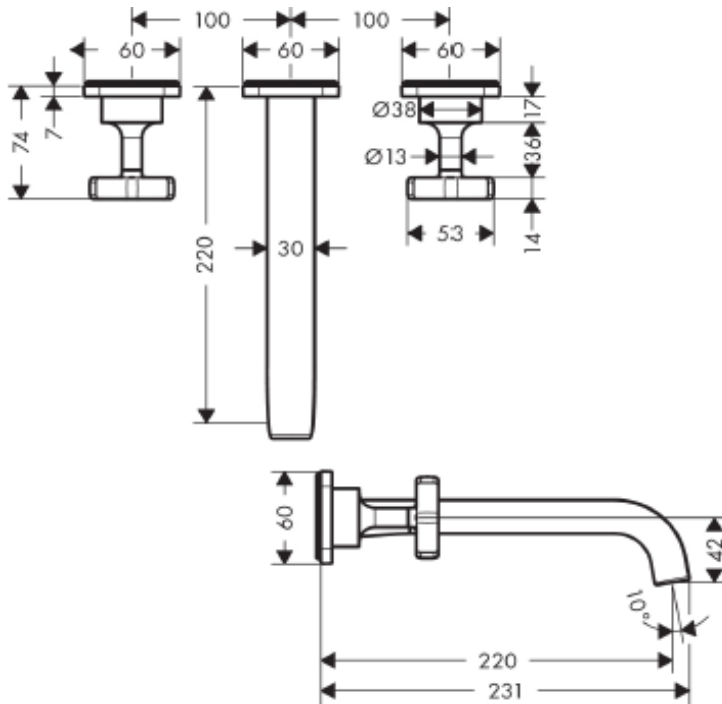

Technical Informations:

REMINDER:	Pipe flushing must be done before faucets are installed. Failure to do so voids the warranty.
	Do not use cleaners containing abrasive cleansers, ammonia, bleach, acids, waxes, alcohol, solvents or other products not recommended for chrome.
	All information is for reference only, installation shall always be based on the actual product delivered.