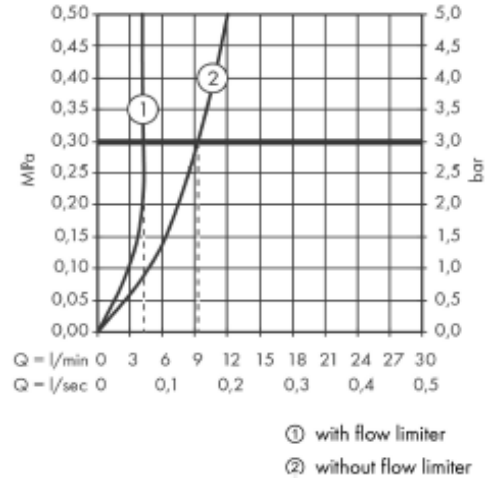

Technical Informations:

REMINDER:	Pipe flushing must be done before faucets are installed. Failure to do so voids the warranty.
	Do not use cleaners containing abrasive cleansers, ammonia, bleach, acids, waxes, alcohol, solvents or other products not recommended for chrome.
	All information is for reference only, installation shall always be based on the actual product delivered.