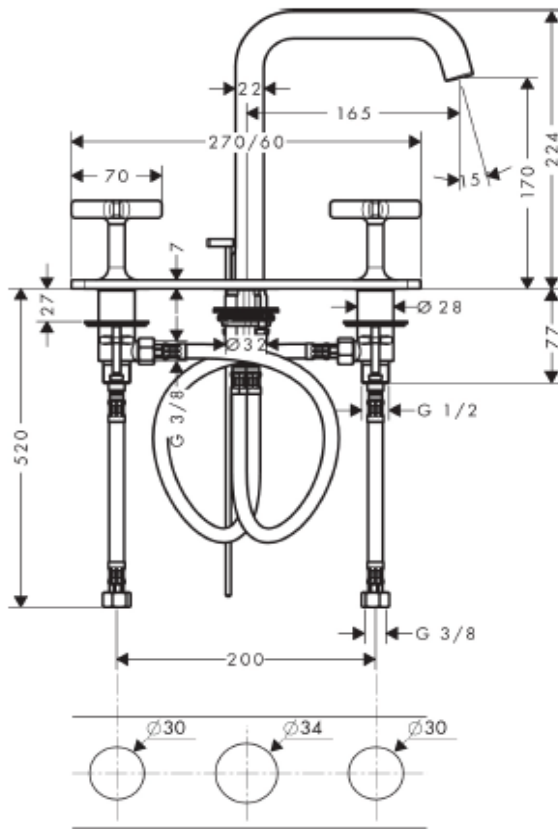

Technical Informations:

- ① with flow limiter
- ② without flow limiter

REMINDER:	Pipe flushing must be done before faucets are installed. Failure to do so voids the warranty.
	Do not use cleaners containing abrasive cleansers, ammonia, bleach, acids, waxes, alcohol, solvents or other products not recommended for chrome.
	All information is for reference only, installation shall always be based on the actual product delivered.