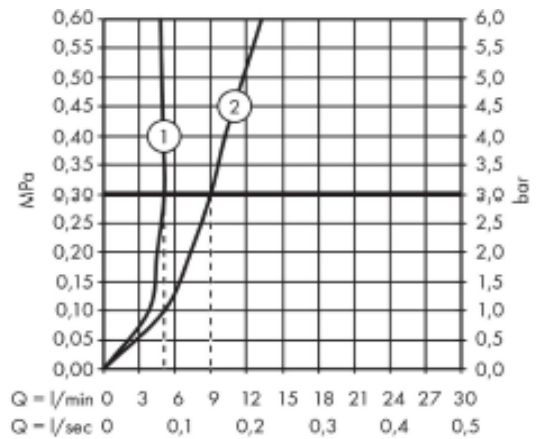

Technical Informations:

- ① with flow limiter
- ② without flow limiter

REMINDER:	Pipe flushing must be done before faucets are installed. Failure to do so voids the warranty.
	Do not use cleaners containing abrasive cleansers, ammonia, bleach, acids, waxes, alcohol, solvents or other products not recommended for chrome.
	All information is for reference only, installation shall always be based on the actual product delivered.