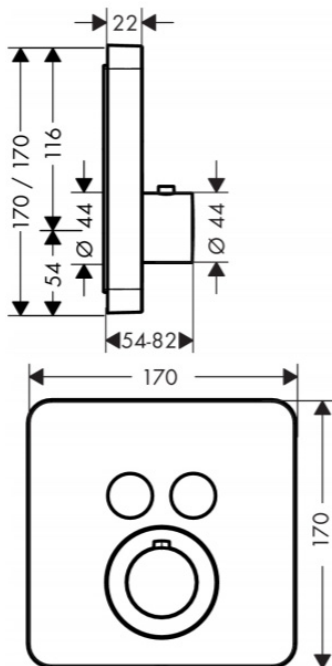

Brand : Axor, Germany
Name : ShowerSelect Thermostat for Concealed Installation for 2 functions
Item Code : 36707.000
Designer :
Color / Finish : Chrome
Dimensions :

Product info:

- 2 functions
- Select push-button on/off control for 2 outlets
- simultaneous use of several outlets
- flow rate upper outlet: 25 l/min
- flow rate lower outlet: 23 l/min
- thermostat cartridge
- safety lock at 40° C
- temperature limitation adjustable
- thermostat is delivered with buttons hand shower and Rain large

Add-ons :

- 1 x 01800.180 universal ibox
- 1 x 97759.000 coupling set

Technology

Flowchart

Flushing of pipe must be done before fittings are installed. Failure to do so voids the warranty.

Follow cleaning instructions and avoid using any harmful chemicals.

All information is for reference only. Installation shall always be based on the specs provided with actual delivered items.

For more info, visit www.kuysen.com