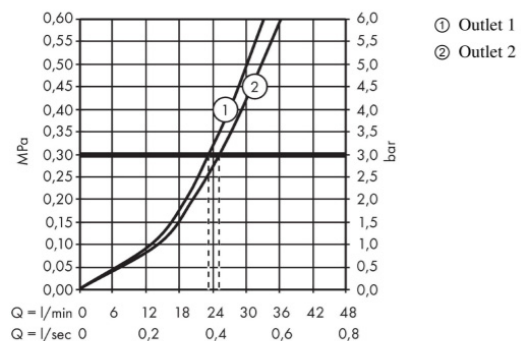

Technology

Flowchart