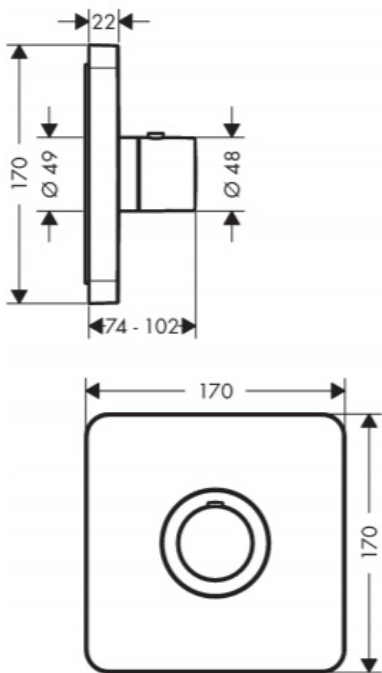

Brand : Axor, Germany
Name : ShowerSelect Thermostat HighFlow SoftCube
Item Code : 36711.000
Designer :
Color / Finish : Chrome
Dimensions :

Product info:

- maximum flow rate at 3 bar: 59 l/min
- flow rate upper outlet: 42 l/min
- flow rate lower outlet: 42 l/min
- thermostat cartridge
- safety lock at 40° C
- temperature limitation adjustable

Add-ons :

- 1 x 01800.180 universal ibox
- 1 x 97759.000 coupling set

Flowchart

Flushing of pipe must be done before fittings are installed. Failure to do so voids the warranty.

Follow cleaning instructions and avoid using any harmful chemicals.

All information is for reference only. Installation shall always be based on the specs provided with actual delivered items.

For more info, visit www.kuysen.com