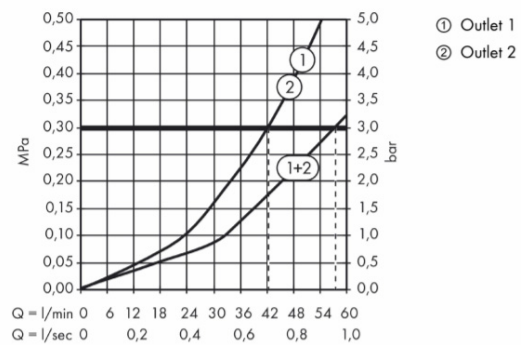

Flowchart

Flushing of pipe must be done before fittings are installed. Failure to do so voids the warranty.

Follow cleaning instructions and avoid using any harmful chemicals.

All information is for reference only. Installation shall always be based on the specs provided with actual delivered items.

For more info, visit www.kuysen.com