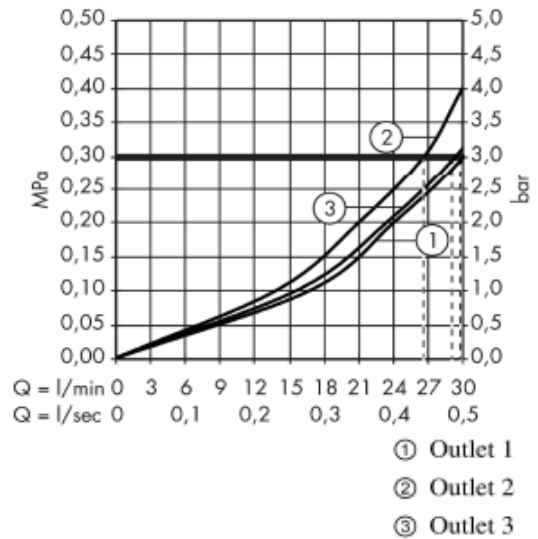

Technical Informations:

REMINDER:	Pipe flushing must be done before faucets are installed. Failure to do so voids the warranty.
	Do not use cleaners containing abrasive cleansers, ammonia, bleach, acids, waxes, alcohol, solvents or other products not recommended for chrome.
	All information is for reference only, installation shall always be based on the actual product delivered.