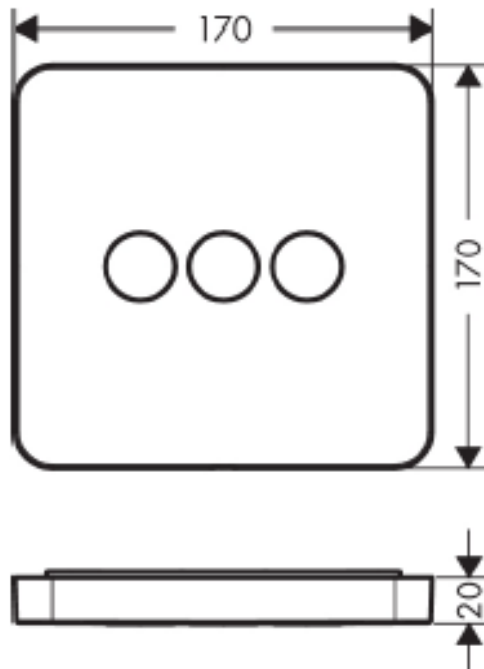

Technical Informations:

REMINDER:	Pipe flushing must be done before faucets are installed. Failure to do so voids the warranty.
	Do not use cleaners containing abrasive cleansers, ammonia, bleach, acids, waxes, alcohol, solvents or other products not recommended for chrome.
	All information is for reference only, installation shall always be based on the actual product delivered.