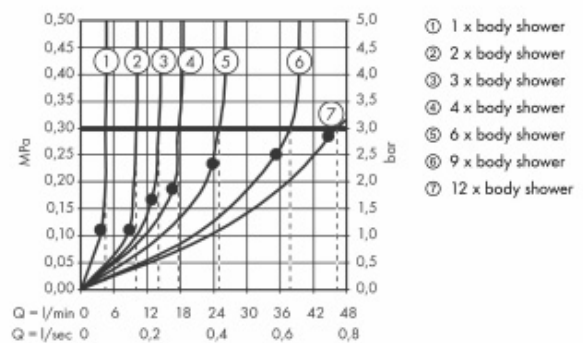

Brand : Axor, Germany
 Name : Citterio E Shower Module 120/1120
 Item Code : 36822.000
 Designer : Antonio Citterio
 Color / Finish : Chrome
 Dimensions :

Product info:

- shower head size: 120 mm
- spray type: normal spray
- spray angle adjustable in five steps
- field of application: functions as overhead, shoulder or side shower
- maximum flow rate at 3 bar: 5,3 l/min
- flow rate normal spray (at 3 bar): 5,3 l/min
- in a joined installation (10 mm distance) the use of basic set no.28486180 is recommended
- in a freely arranged installation, connection via a G ½ connecting thread is possible
- if installed as an overhead shower with several joint modules, the use of installation aid no.28470180 is recommended
- connection dimension: DN15 · material: metal

Add-ons :

- 1 x 28486.180 basic set for shower module 120/120

Technology

Flowchart

Flushing of pipe must be done before fittings are installed. Failure to do so voids the warranty.

Follow cleaning instructions and avoid using any harmful chemicals.