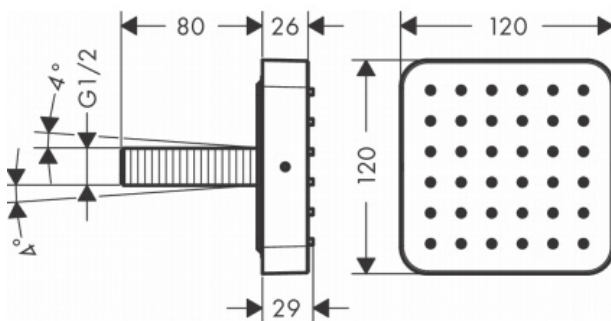

Add-ons :

- 1 x 28486.180 basic set for shower module 120/120