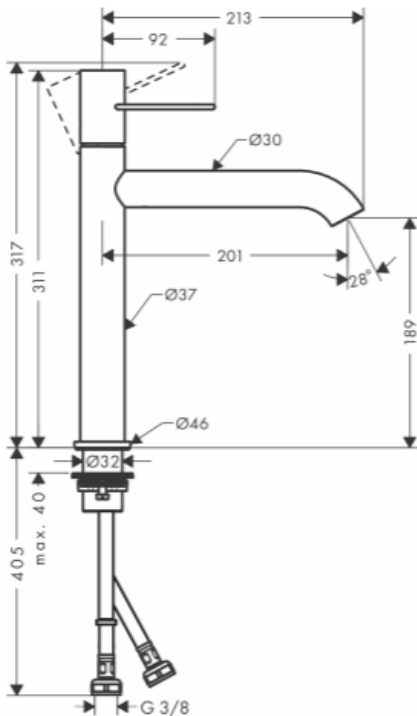

Brand : Axor, Germany
 Name : Uno Single Lever Basin Mixer 190 with Loop Handle
 Item Code : 38032.000
 Designer : Phoenix Design
 Color / Finish : Chrome
 Dimensions :

Product info:

- consists of: single lever basin mixer, non-closing waste set
- ComfortZone 190
- projection 201 mm
- spray type: normal spray
- flow rate at 3 bar: 5 l/min
- ceramic cartridge
- temperature limitation adjustable
- suitable for continuous flow water heaters

Add-ons :

- 2 x angle valve 1/2 x 3/8 w/ conical nut
- 1 x p-trap

Technology

Flowchart

- ① With flow limiter
- ② Without flow limiter

Flushing of pipe must be done before fittings are installed. Failure to do so voids the warranty.