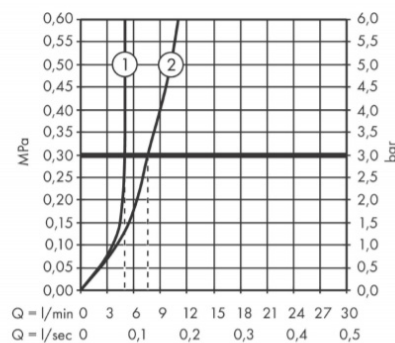

Add-ons :

- 2 x angle valve 1/2 x 3/8 w/ conical nut
- 1 x p-trap

Technology

Flowchart

- ① With flow limiter
- ② Without flow limiter

Flushing of pipe must be done before fittings are installed. Failure to do so voids the warranty.