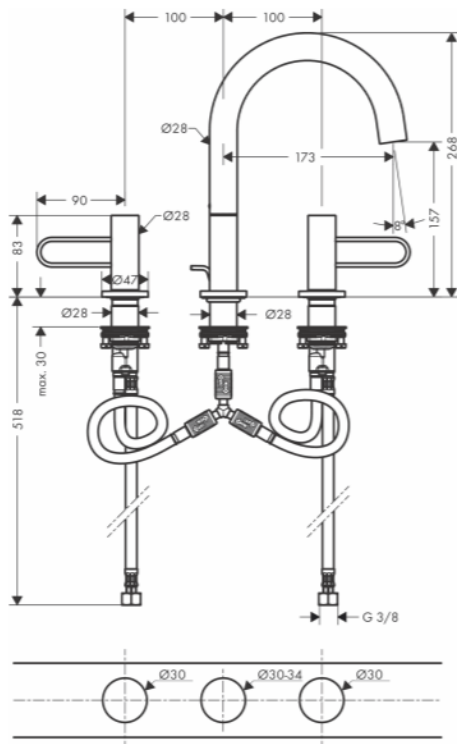

Brand : Axor, Germany
 Name : Uno 3-hole Basin Mixer 160
 with Loop Handles
 Item Code : 38054.000
 Designer : Phoenix Design
 Color / Finish : Chrome
 Dimensions :

Product info:

- consists of: 3-hole basin mixer, pop-up waste set
- ComfortZone 160
- projection 173 mm
- swivel range 110°
- spray type: normal spray
- flow rate at 3 bar: 5 l/mi
- ceramic valves hot/ cold 90°
- suitable for continuous flow water heaters

Add-ons :

- 2 x angle valve 1/2 x 3/8 w/ conical nut
- 1 x p-trap

Technology

Flowchart

- ① With flow limiter
- ② Without flow limiter

Flushing of pipe must be done before fittings are installed. Failure to do so voids the warranty.