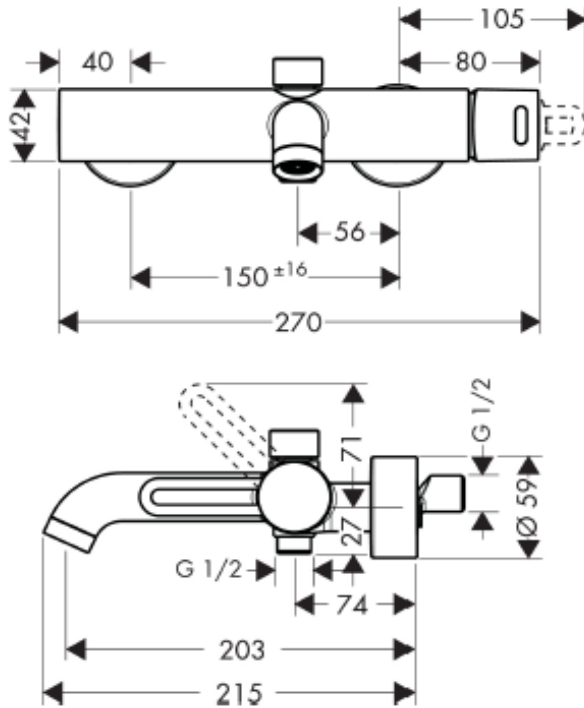

SPECIFICATION SHEET - fittings

BRAND:	AXOR®
ORIGIN:	Germany
SERIES:	Uno 2
PRODUCT DESCRIPTION:	Exposed bath/shower mixer (without handshower & hose) • flow rate: 22 l/min
MODEL No.	38420.000
FINISH/COLOUR:	Chrome-plated
DIMENSIONS:	215mm L x 270mm W 203mm spout projection
OPTIONAL MATCHING PARTS:	

Technical Informations:

- ① Shower outlet with 1B-resistance
- ② Tub outlet

REMINDER: Pipe flushing must be done before faucets are installed. Failure to do so voids the warranty.
 Do not use cleaners containing abrasive cleansers, ammonia, bleach, acids, waxes, alcohol, solvents or other products not recommended for chrome.
 All information is for reference only, installation shall always be based on the actual product delivered.