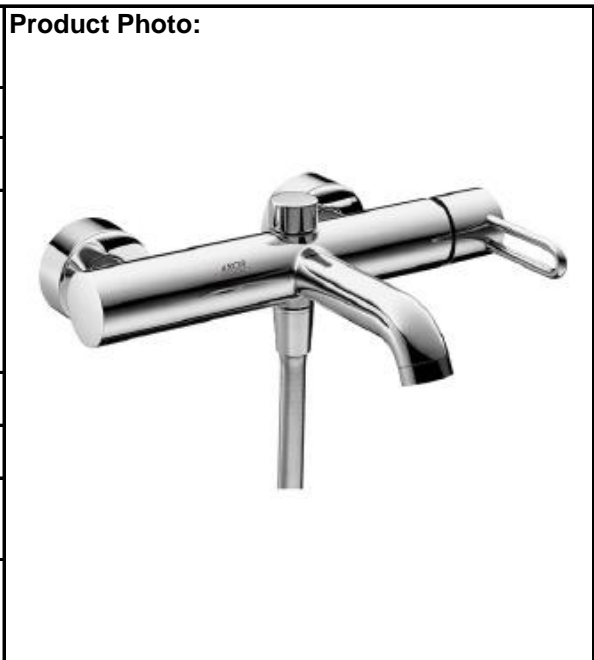

SPECIFICATION SHEET - fittings

BRAND:	AXOR®
ORIGIN:	Germany
SERIES:	Uno 2
PRODUCT DESCRIPTION:	Exposed bath/shower mixer (without handshower & hose) • flow rate: 22 l/min
MODEL No.	38420.000
FINISH/COLOUR:	Chrome-plated
DIMENSIONS:	215mm L x 270mm W 203mm spout projection
OPTIONAL MATCHING PARTS:	

Technical Informations:

- ① Shower outlet with 1B-resistance
- ② Tub outlet

REMINDER: Pipe flushing must be done before faucets are installed. Failure to do so voids the warranty.
 Do not use cleaners containing abrasive cleansers, ammonia, bleach, acids, waxes, alcohol, solvents or other products not recommended for chrome.
 All information is for reference only, installation shall always be based on the actual product delivered.