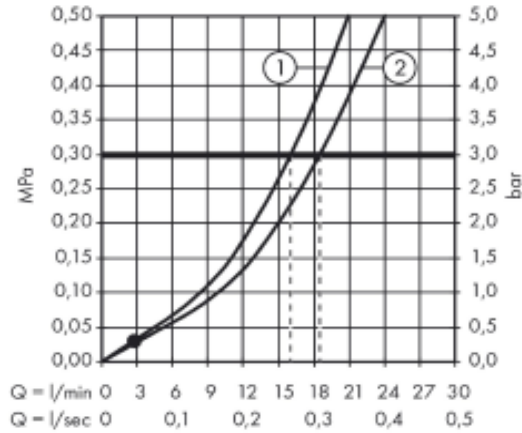

- ① Shower outlet with 1B-resistance
- ② Tub outlet

REMINDER: Pipe flushing must be done before faucets are installed. Failure to do so voids the warranty.
Do not use cleaners containing abrasive cleansers, ammonia, bleach, acids, waxes, alcohol, solvents or other products not recommended for chrome.
All information is for reference only, installation shall always be based on the actual product delivered.