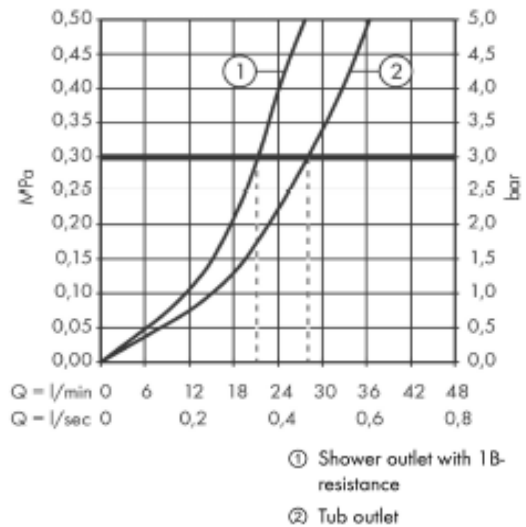

SPECIFICATION SHEET - fittings

BRAND:	AXOR®	Product Photo:
ORIGIN:	Germany	
SERIES:	Uno 2	
PRODUCT DESCRIPTION:	Finish set 01800.180 bath/shower	
MODEL No.	38425.000	
FINISH/COLOUR:	Chrome-plated	
DIMENSIONS:	Ø170mm	
OPTIONAL MATCHING PARTS:		

Technical Informations:

REMINDER:	Pipe flushing must be done before faucets are installed. Failure to do so voids the warranty.
	Do not use cleaners containing abrasive cleansers, ammonia, bleach, acids, waxes, alcohol, solvents or other products not recommended for chrome.
	All information is for reference only, installation shall always be based on the actual product delivered.