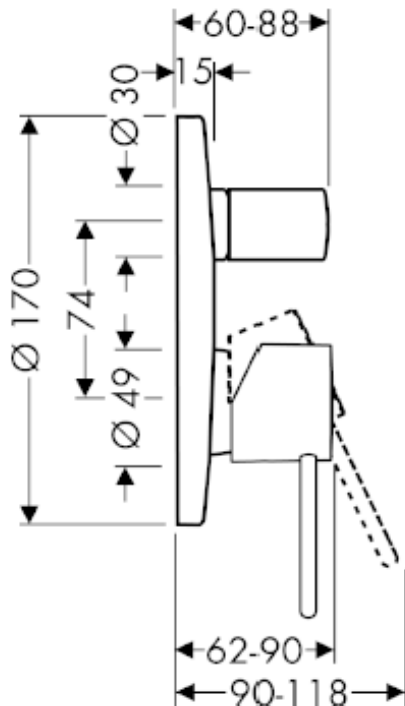

SPECIFICATION SHEET - fittings

BRAND:	AXOR®	Product Photo:
ORIGIN:	Germany	
SERIES:	Uno 2	
PRODUCT DESCRIPTION:	Finish set 01800.180 bath/shower	
MODEL No.	38425.000	
FINISH/COLOUR:	Chrome-plated	
DIMENSIONS:	Ø170mm	
OPTIONAL MATCHING PARTS:		

Technical Informations:

REMINDER:	Pipe flushing must be done before faucets are installed. Failure to do so voids the warranty.
	Do not use cleaners containing abrasive cleansers, ammonia, bleach, acids, waxes, alcohol, solvents or other products not recommended for chrome.
	All information is for reference only, installation shall always be based on the actual product delivered.