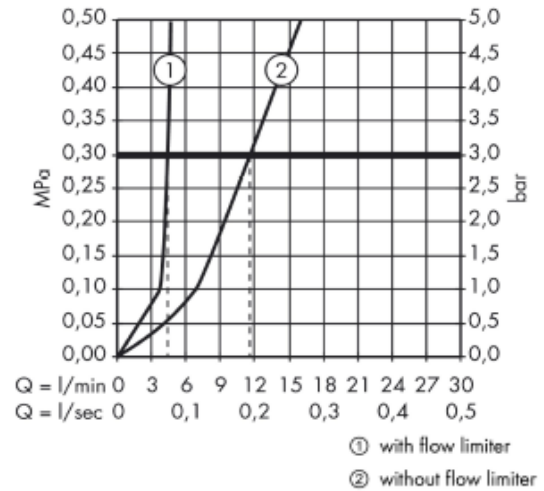

Technical Informations:

REMINDER: Pipe flushing must be done before faucets are installed. Failure to do so voids the warranty.
Do not use cleaners containing abrasive cleansers, ammonia, bleach, acids, waxes, alcohol, solvents or other products not recommended for chrome.
All information is for reference only, installation shall always be based on the actual product delivered.