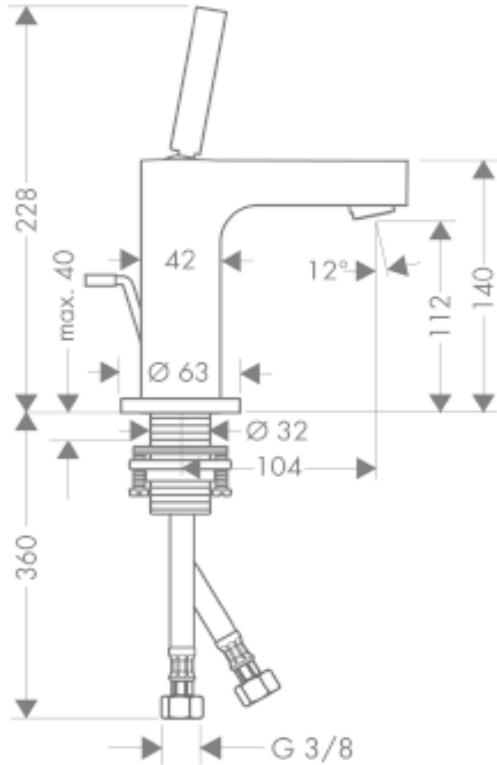

Technical Informations:

REMINDER: Pipe flushing must be done before faucets are installed. Failure to do so voids the warranty.
Do not use cleaners containing abrasive cleansers, ammonia, bleach, acids, waxes, alcohol, solvents or other products not recommended for chrome.
All information is for reference only, installation shall always be based on the actual product delivered.