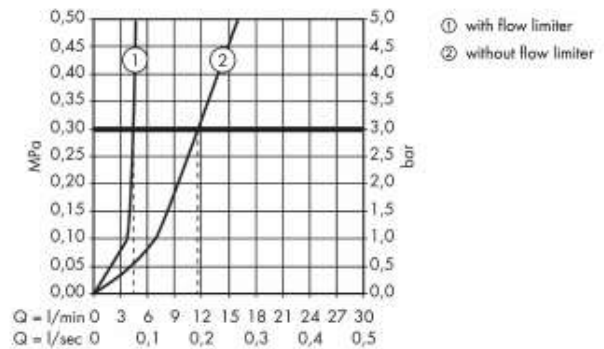

Add-ons :

- 2 x angle valve 1/2 x 3/8 w/ conical nut
- 1 x p-trap

Technology

Flowchart

Flushing of pipe must be done before fittings are installed. Failure to do so voids the warranty.

Follow cleaning instructions and avoid using any harmful chemicals.