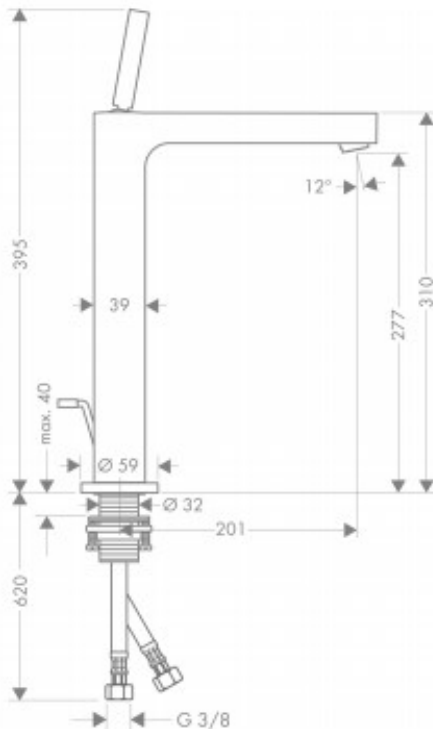

Brand : Axor, Germany
 Name : Citterio Single Lever Basin Mixer 280
 Item Code : 39020.000
 Designer : Antonio Citterio
 Color / Finish : Chrome
 Dimensions :

Product info:

- consists of: single lever basin mixer, pop-up waste set
- ComfortZone 280
- projection 201 mm
- normal spray
- flow rate at 3 bar: 5 l/min
- joystick ceramic cartridge
- suitable for continuous flow water heaters

Add-ons :

- 2 x angle valve 1/2 x 3/8 w/ conical nut
- 1 x p-trap

Technology

Flowchart

Flushing of pipe must be done before fittings are installed. Failure to do so voids the warranty.

Follow cleaning instructions and avoid using any harmful chemicals.