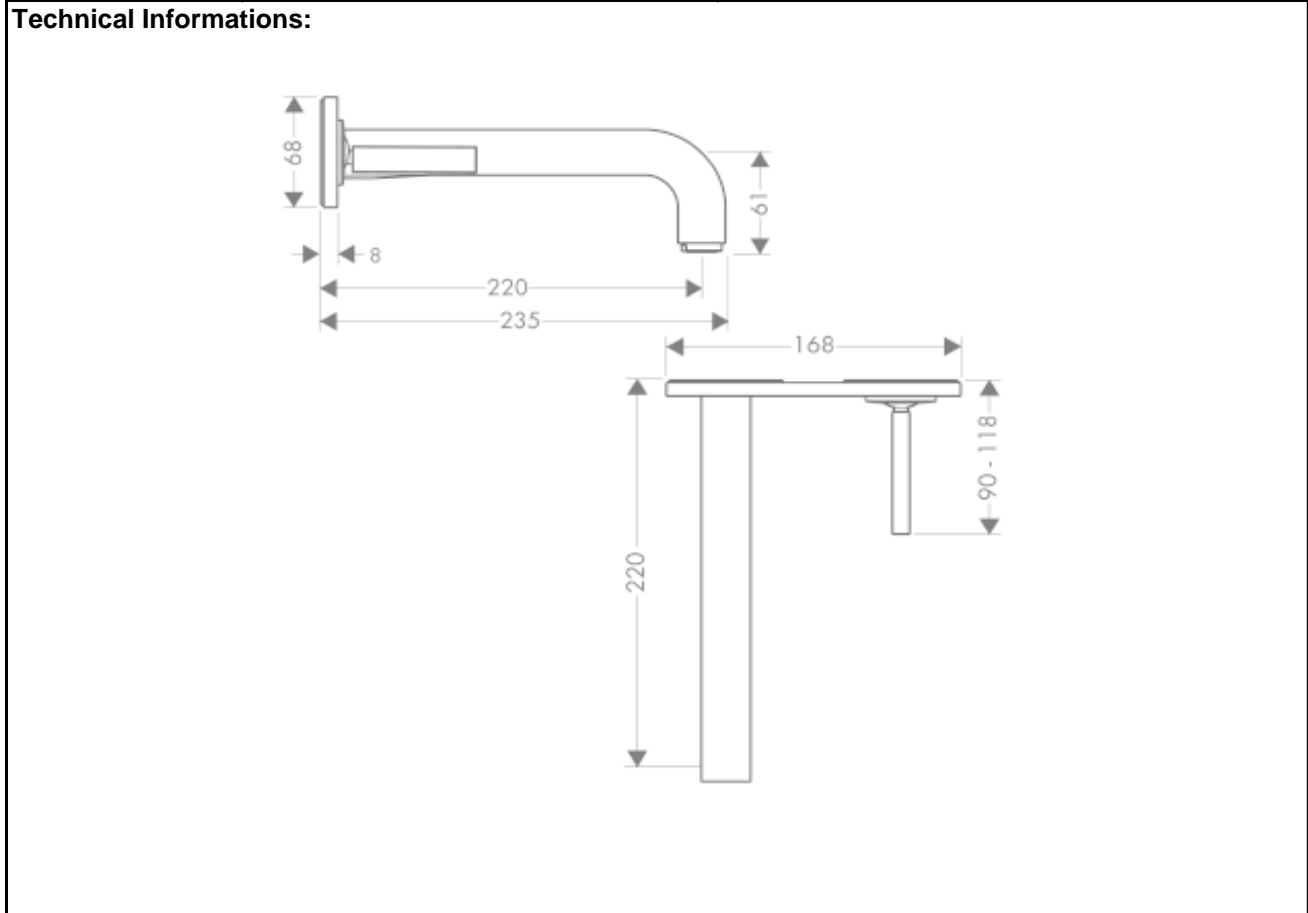

SPECIFICATION SHEET - fittings

BRAND:	AXOR®	Product Photo: 
ORIGIN:	Germany	
SERIES:	Citterio	
PRODUCT DESCRIPTION:	Finish set for 38111.180 w/o plate Wall-mounted single lever basin mixer • flow rate: 5 l/min	
MODEL No.	39115.000	
FINISH/COLOUR:	Chrome-plated	
DIMENSIONS:	235mm L x 168mm W x 68mm H 220mm spout projection	
OPTIONAL MATCHING PARTS:	1x basin waste trap 1¼"	