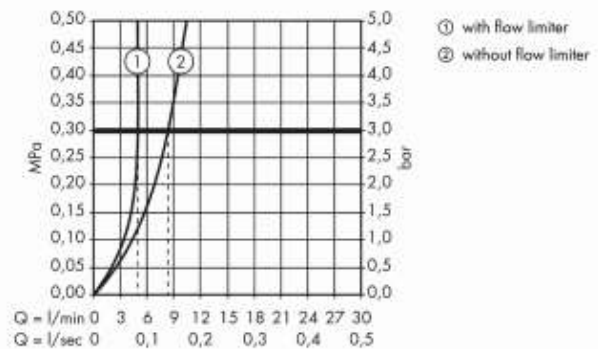

Add-ons :

- 1 x 13622.180 basic set for 2-hole wall basin mixer
- 1 x p-trap

Technology

Flowchart

Flushing of pipe must be done before fittings are installed. Failure to do so voids the warranty.

Follow cleaning instructions and avoid using any harmful chemicals.