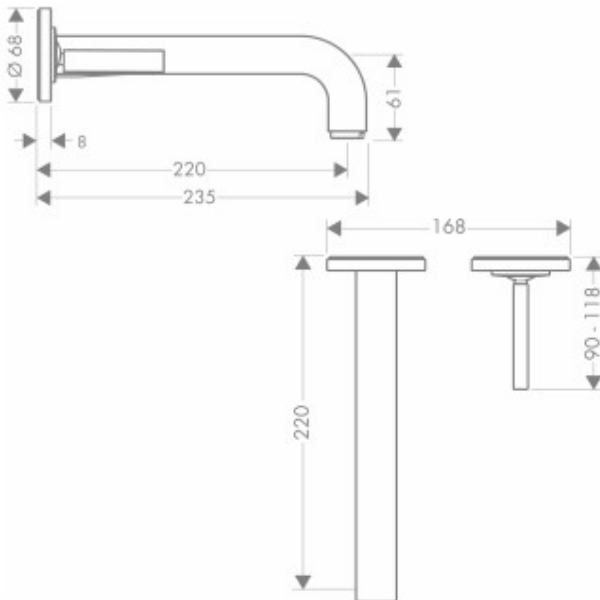

Brand : Axor, Germany
 Name : Citterio Single Lever Basin Mixer
 Wall-mounted
 Item Code : 39116.000
 Designer : Antonio Citterio
 Color / Finish : Chrome
 Dimensions :

Product info:

- consists of: single lever basin mixer for concealed installation wall-mounted, non-closing waste set
- projection 220 mm
- normal spray
- flow rate at 3 bar: 5 l/min
- joystick ceramic cartridge
- suitable for continuous flow water heaters
- handle can be positioned on the right or left, depends on the basic set installation

Add-ons :

- 1 x 13622.180 basic set for 2-hole wall basin mixer
- 1 x p-trap

Technology

Flowchart

Flushing of pipe must be done before fittings are installed. Failure to do so voids the warranty.

Follow cleaning instructions and avoid using any harmful chemicals.