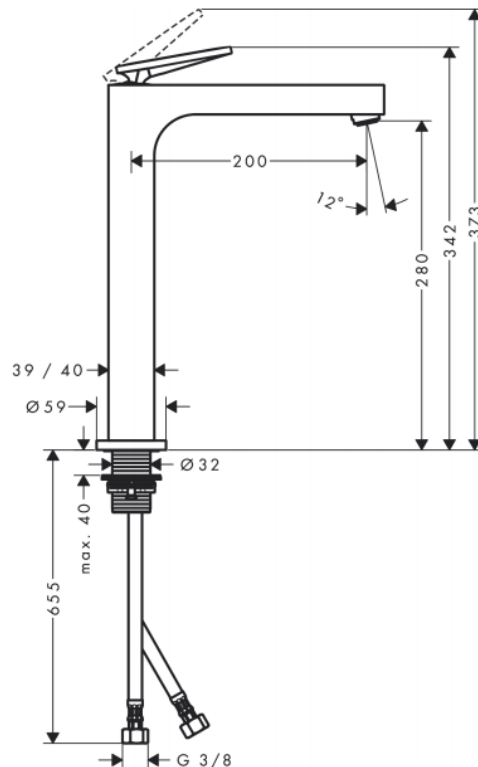

Brand : AXOR, Germany
 Name : CITTERIO Washbowl mixer – rhombic cut
 Item Code : 39151.330
 Designer : Antonio Citterio
 Color / Finish: Polished Black Chrome
 Dimensions : Overall (LxWxH in cm)

Product info:

- consists of: single lever basin mixer, waste set
- ComfortZone 280
- projection 200 mm
- spray type: normal spray
- maximum flow rate at 3 bar: 5 l/min
- ceramic cartridge
- suitable for continuous flow water heaters
- non-closing waste set

Add-ons:

- 2 x C406281 angle valve
- 1 x p-trap

Flushing of pipe must be done before fittings are installed. Failure to do so voids the warranty.

Follow cleaning instructions and avoid using any harmful chemicals.