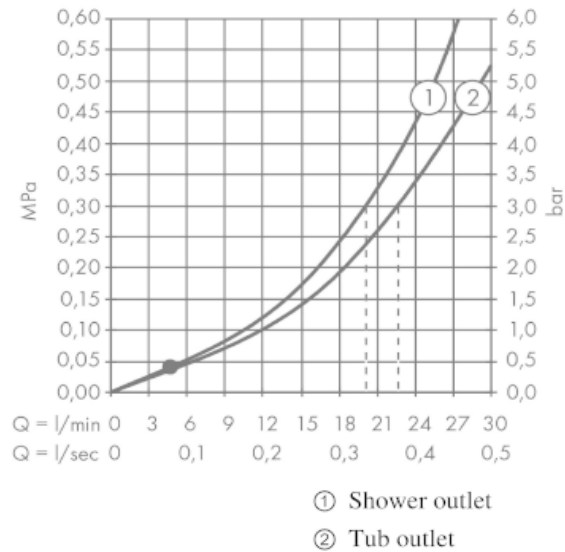

Technical Informations:

REMINDER:	Pipe flushing must be done before faucets are installed. Failure to do so voids the warranty.
	Do not use cleaners containing abrasive cleansers, ammonia, bleach, acids, waxes, alcohol, solvents or other products not recommended for chrome.
	All information is for reference only, installation shall always be based on the actual product delivered.