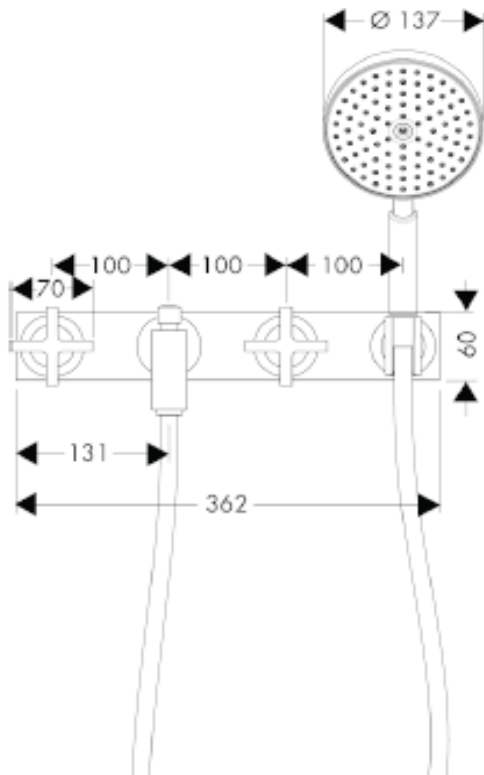

Technical Informations:

REMINDER:	Pipe flushing must be done before faucets are installed. Failure to do so voids the warranty.
	Do not use cleaners containing abrasive cleansers, ammonia, bleach, acids, waxes, alcohol, solvents or other products not recommended for chrome.
	All information is for reference only, installation shall always be based on the actual product delivered.