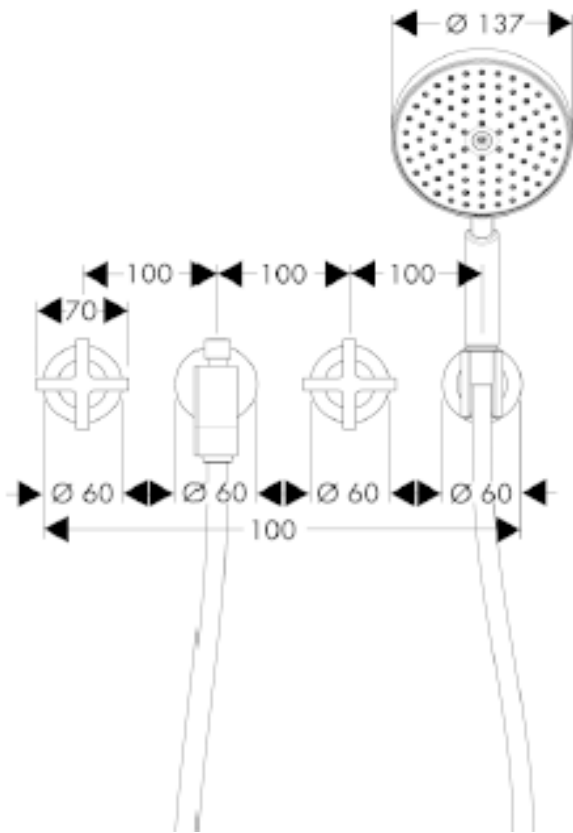

Technical Informations:

REMINDER: Pipe flushing must be done before faucets are installed. Failure to do so voids the warranty.
Do not use cleaners containing abrasive cleansers, ammonia, bleach, acids, waxes, alcohol, solvents or other products not recommended for chrome.
All information is for reference only, installation shall always be based on the actual product delivered.