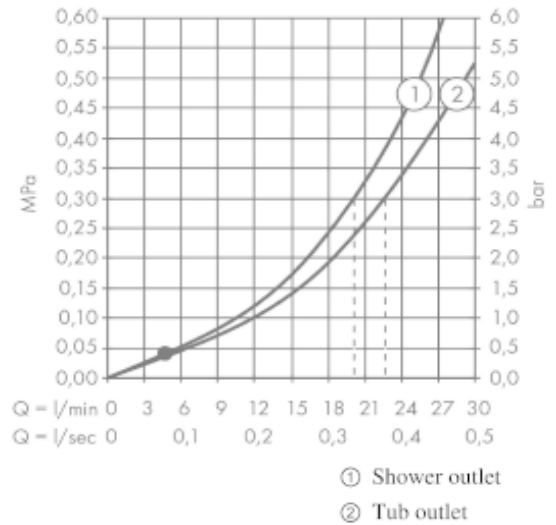

Technical Informations:

REMINDER: Pipe flushing must be done before faucets are installed. Failure to do so voids the warranty.
Do not use cleaners containing abrasive cleansers, ammonia, bleach, acids, waxes, alcohol, solvents or other products not recommended for chrome.
All information is for reference only, installation shall always be based on the actual product delivered.