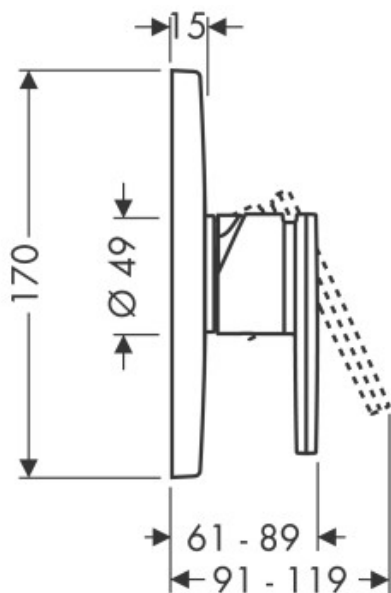

Brand : Axor, Germany
 Name : Citterio Single Lever Shower Mixer for Concealed Installation
 Item Code : 39655.000
 Designer : Antonio Citterio
 Color / Finish : Chrome
 Dimensions :

Product info:

- 1 function
- flow rate at 3 bar: 29 l/min
- ceramic cartridge
- min. operating pressure: 1 bar
- max. operating pressure: 10 bar
- temperature limitation adjustable
- suitable for continuous flow water heaters

Add-ons :

- 1 x 01800.180 universal ibox 1x basin waste trap 1¼"
- 1 x 97759.000 coupling set

Flowchart

Flushing of pipe must be done before fittings are installed. Failure to do so voids the warranty.

Follow cleaning instructions and avoid using any harmful chemicals.