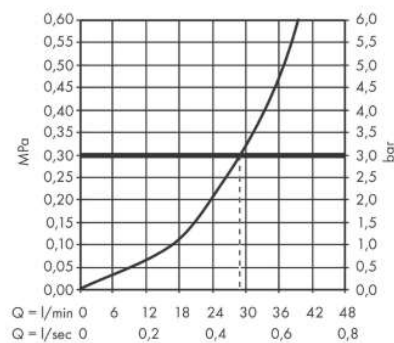

Flowchart

Flushing of pipe must be done before fittings are installed. Failure to do so voids the warranty.

Follow cleaning instructions and avoid using any harmful chemicals.

All information is for reference only. Installation shall always be based on the specs provided with actual delivered items.

For more info, visit www.kuysen.com