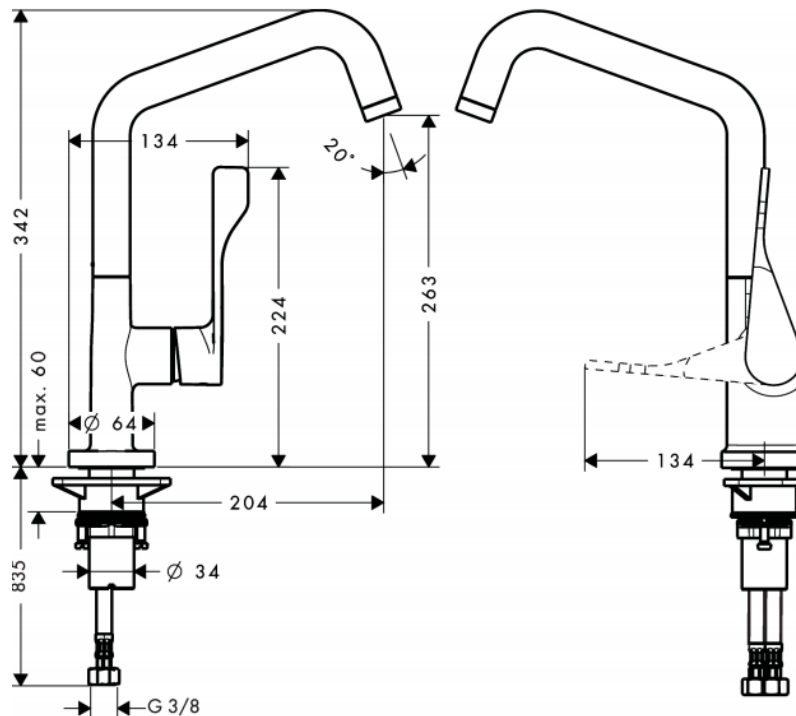

Brand : AXOR, Germany  
 Name : CITTERIO Sink mixer 260  
 Item Code : 39850.000  
 Designer : Antonio Citterio  
 Color / Finish: Chrome  
 Dimensions : Overall (LxWxH in cm)

**Product info:**

- ComfortZone 260
- swivel range adjustable in 3 steps 110°, 150° or 360°
- normal spray
- maximum flow rate at 3 bar: 12 l/min
- suitable for continuous flow water heaters

**Add-ons:**

- 2 x C406281 angle valve

Flushing of pipe must be done before fittings are installed. Failure to do so voids the warranty.

Follow cleaning instructions and avoid using any harmful chemicals.