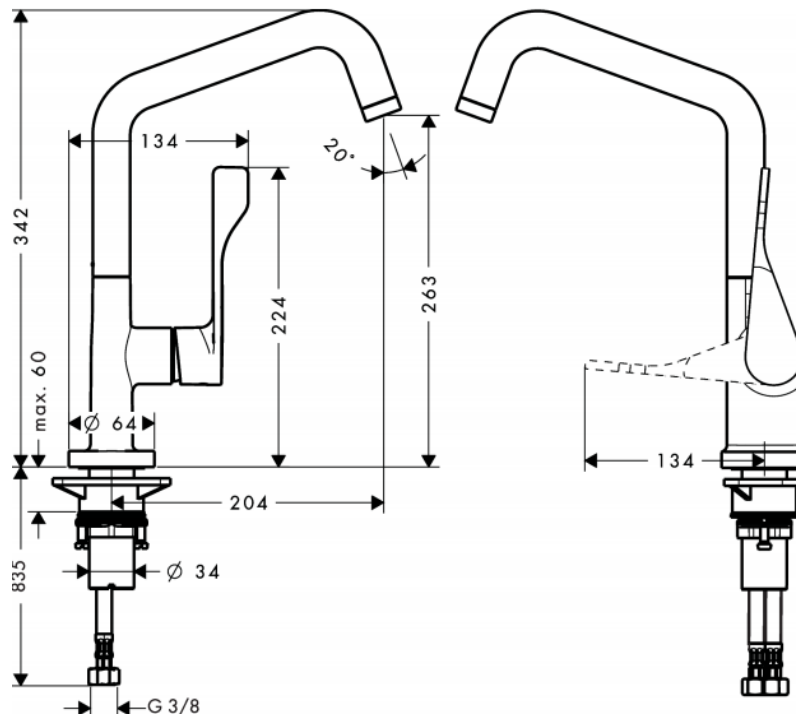

Brand : AXOR, Germany
 Name : CITTERIO Sink mixer 260
 Item Code : 39850.340
 Designer : Antonio Citterio
 Color / Finish: Brushed Black Chrome
 Dimensions : Overall (LxWxH in cm)

Product info:

- ComfortZone 260
- swivel range adjustable in 3 steps 110°, 150° or 360°
- normal spray
- maximum flow rate at 3 bar: 12 l/min
- suitable for continuous flow water heaters

Add-ons:

- 2 x C406281 angle valve

Flushing of pipe must be done before fittings are installed. Failure to do so voids the warranty.

Follow cleaning instructions and avoid using any harmful chemicals.

All information is for reference only. Installation shall always be based on the specs provided with actual delivered items.