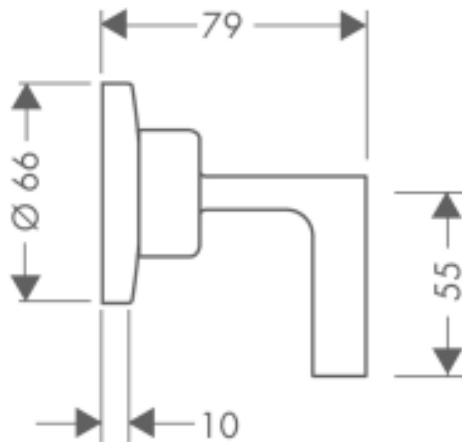

Brand : Axor, Germany
Name : Citterio Shut-off Valve
Item Code : 39960.000
Designer : Antonio Citterio
Color / Finish : Chrome
Dimensions :

Product info:

- connection type: DN15/DN20

Add-ons :

- 1 x 15970.180 basic set for shut off valve