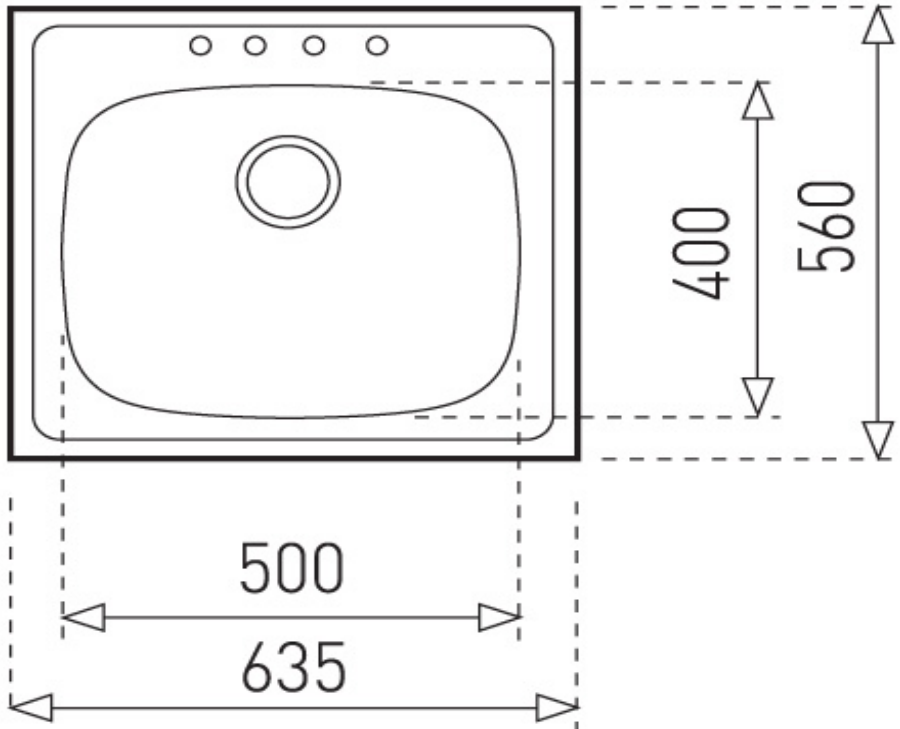

Brand : TEKA, Mexico
 Name : America / Stainless Steel Single Bowl Inset Kitchen Sink, 25.22.1B.1H
 Item Code : 4013.6001
 Color/ Finish: Polished
 Dimensions : Overall (w x h): 635 x 560 mm (25" x 22")

Product info:

- single bowl sizes: 500 x 400 x 178 mm
- single tap hole
- dia. of waste hole: Ø3½"

Add ons:

- A1 Waste basket strainer 3½"
- PA Single sink bottle trap 1½"

Follow cleaning instructions and avoid using any harmful chemicals.