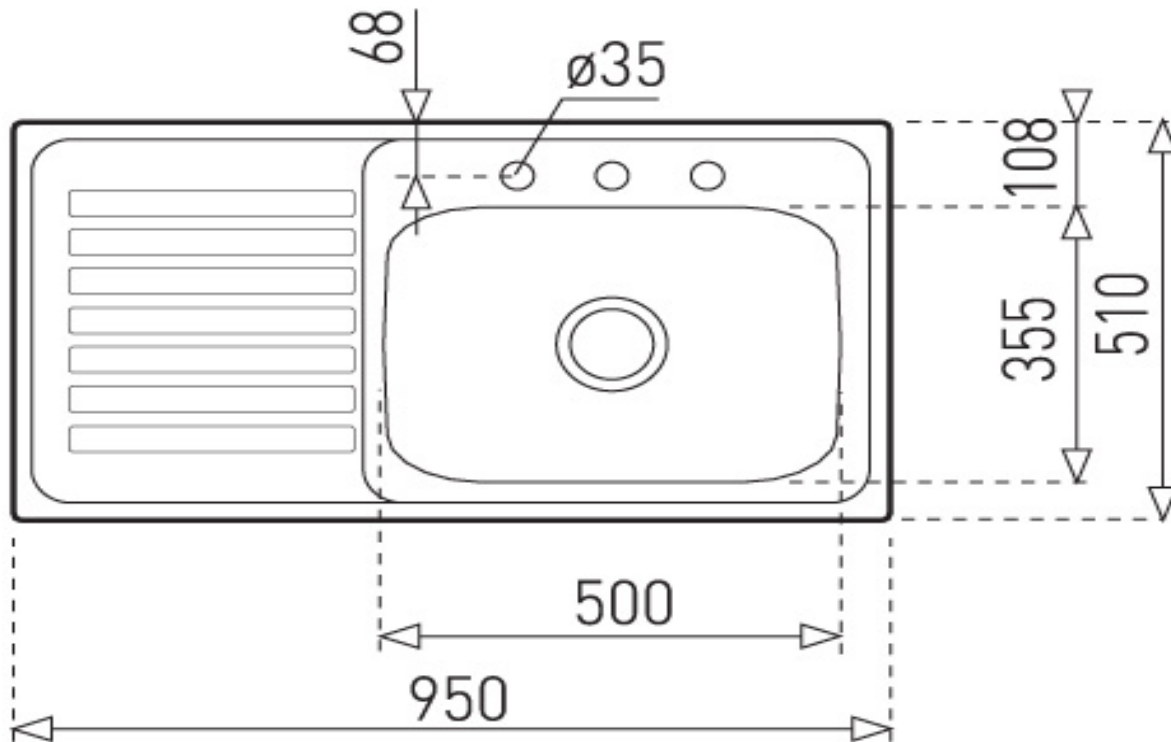

Brand : TEKA, Mexico  
 Name : America / Stainless Steel Single Bowl Inset Kitchen Sink, 950.510.1B.LD.1H

Item Code : 4013.6007  
 Color/ Finish: Polished  
 Dimensions : Overall (w x h): 950 x 510mm (37 1/2' x 19 8/9")

Product info:

- single bowl size: 500 x 340 x 150 mm
- overflow, left drainboard, 1 tap hole
- dia. of waste hole:  $\varnothing 3\frac{1}{2}$ "

Add ons:

- A3A Waste basket strainer 3 1/2" with Overflow
- PA Single sink bottle trap 1 1/2"