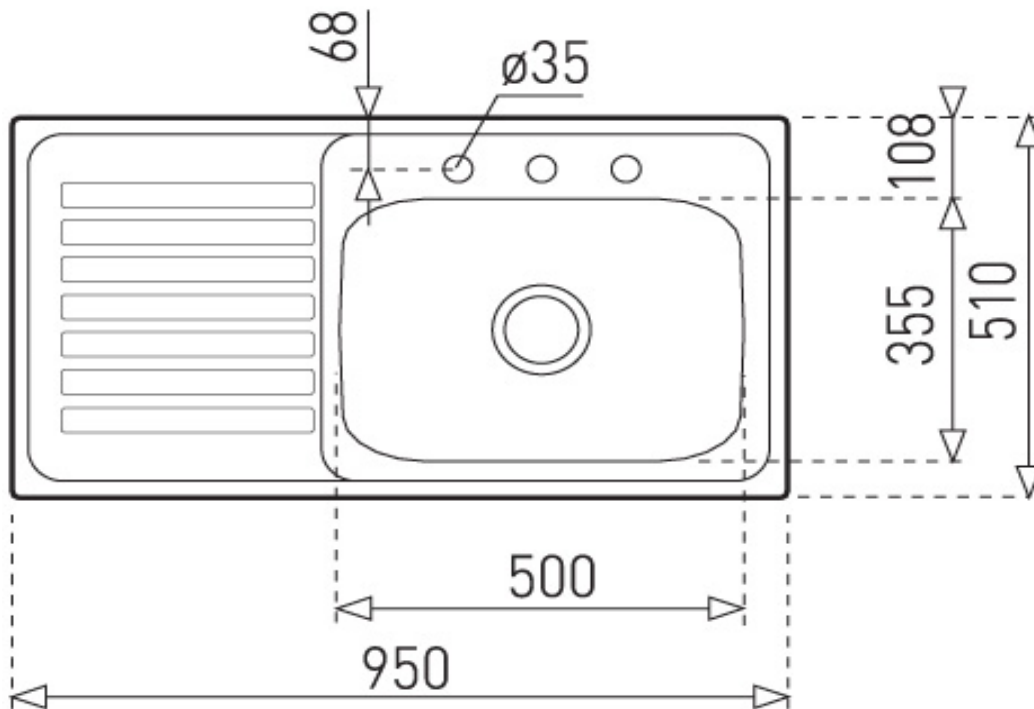

Brand : TEKA, Mexico
 Name : America / Stainless Steel Single Bowl Inset Kitchen Sink, 950.510.1B.RD.4H
 Item Code : 4013.6008
 Color/ Finish: Polished
 Dimensions : Overall (w x h): 950 x 510mm (37 1/2' x 19 8/9")

Product info:

- single bowl size: 500 x 340 x 150 mm
- overflow, right drainboard, 4 tap hole

Add ons:

- A3A Waste basket strainer 3½" with Overflow
- PA Single sink bottle trap 1½"

Follow cleaning instructions and avoid using any harmful chemicals.