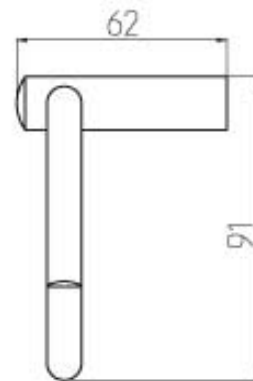

SPECIFICATION SHEET - bathroom accessories

BRAND:	HACEKA	Product Photo:
ORIGIN:	Netherlands	
SERIES:	SILENCE	
PRODUCT DESCRIPTION:	Roll holder	
MODEL No.	401614	
FINISH/COLOUR:	Chrome	
DIMENSIONS:	162mm x 62mm x 91mm	
OPTIONAL MATCHING PARTS:		

Technical Informations:

REMINDER:	Do not use cleaners containing abrasive cleansers, ammonia, bleach, acids, waxes, alcohol, solvents or other products not recommended for chrome.
	All information is for reference only, installation shall always be based on the actual product delivered.