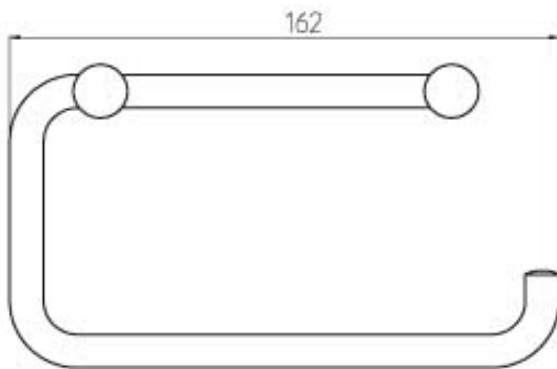

SPECIFICATION SHEET - bathroom accessories

BRAND:	HACEKA	Product Photo:
ORIGIN:	Netherlands	
SERIES:	SILENCE	
PRODUCT DESCRIPTION:	Roll holder	
MODEL No.	401614	
FINISH/COLOUR:	Chrome	
DIMENSIONS:	162mm x 62mm x 91mm	
OPTIONAL MATCHING PARTS:		

Technical Informations:

REMINDER:	Do not use cleaners containing abrasive cleansers, ammonia, bleach, acids, waxes, alcohol, solvents or other products not recommended for chrome.
	All information is for reference only, installation shall always be based on the actual product delivered.