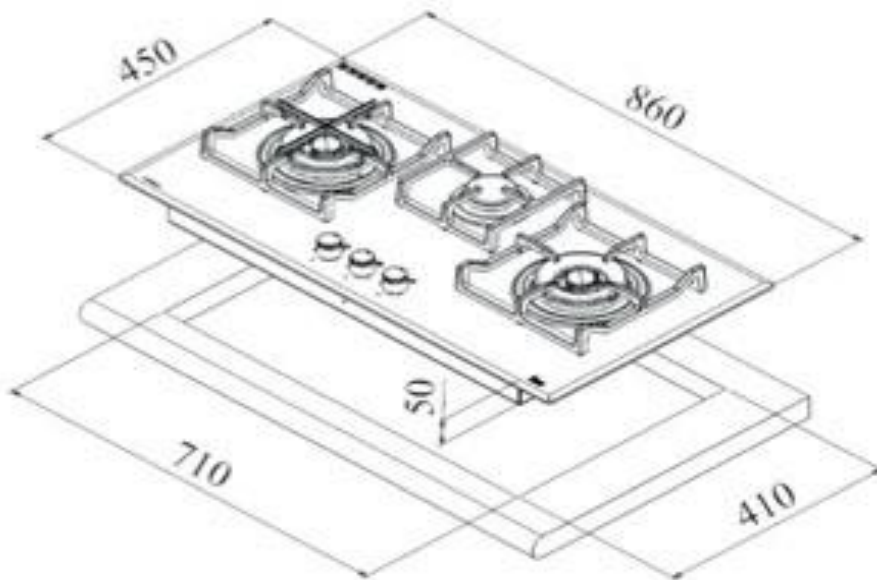

Brand : TEKA, Spain
 Name : GAS ON GLASS / Built-in gas hob on glass CGWLUX.86.3G.AI.AL.2TR.CI
 Item Code : 4021.5100
 Color/Finish: Frameless Tempered Glass
 Dimensions : Overall (LxWxH in cm)
 86 x 45 x 5cm

Product info:

- Touch Control Panel
- Crystal surface with ceramic treatment
- Residual heat indicators
- Glass Top (Tempered) with Cast iron grids
- Auto-ignition integrated in the burner operated by each knob
- Auto-lock safety device integrated in each burner
- 3 cooking zones:
 - 2 wok burner (5,0 kW),
 - 1 semi-fast burner (1.75 kW)
 - Voltage: 220V / 50~60 Hz
- Wattage: 0.6 Watt
- Phase: single+grounding

ATTENTION: Cut hole must be with round corners in order to avoid cracking on the counter-top.

Follow cleaning instructions and avoid using any harmful chemicals.

All information is for reference only. Installation shall always be based on the specs provided with actual delivered items.