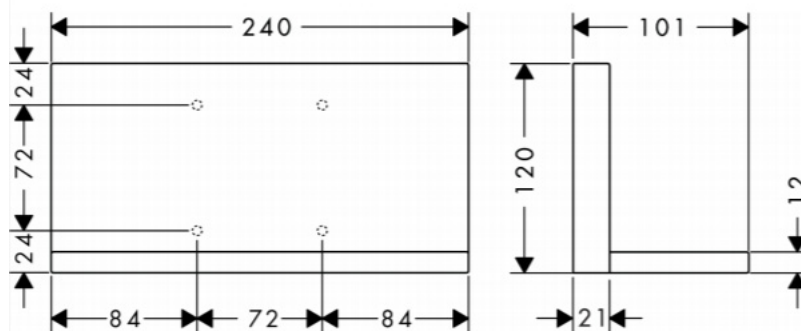

Brand : Axor, Germany
 Name : ShowerSolutions Shelf 240/120
 Item Code : 40873.000
 Designer : Philippe Starck
 Color / Finish : Chrome
 Dimensions :

Product info:

- material: metal
- for use with either vertical or horizontal installation of the basic set
- when positioning the shelf between water conducting parts (no.10755XXX, no.10751XXX, no.10942XXX, no.10972XXX, no.10651XXX, no.28491XXX) in joined installation (10 mm distance), it is recommended to use basic set no.40878180
- suitable for installation with or without basic set no.40878.180