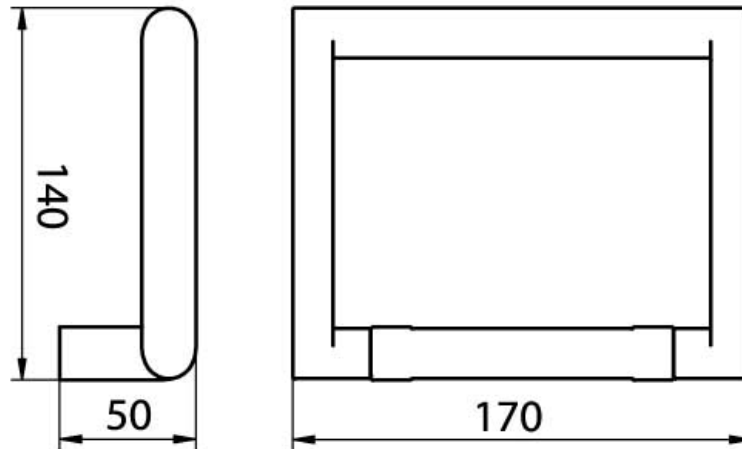

SPECIFICATION SHEET - bathroom accessories

BRAND:	HACEKA	Product Photo:
ORIGIN:	Netherlands	
SERIES:	VIERO	
PRODUCT DESCRIPTION:	Towel ring	
MODEL No.	415406	
FINISH/COLOUR:	Chrome	
DIMENSIONS:	170mm x 50mm x 140mm	
OPTIONAL MATCHING PARTS:		

Technical Informations:

REMINDER:	Do not use cleaners containing abrasive cleansers, ammonia, bleach, acids, waxes, alcohol, solvents or other products not recommended for chrome.
	All information is for reference only, installation shall always be based on the actual product delivered.