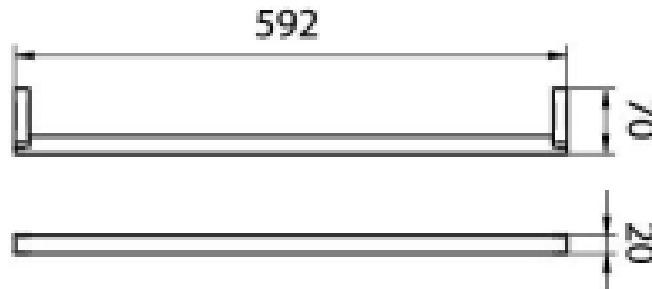

SPECIFICATION SHEET - bathroom accessories

BRAND:	HACEKA	Product Photo:
ORIGIN:	Netherlands	
SERIES:	VIERO	
PRODUCT DESCRIPTION:	Towel bar 60cm	
MODEL No.	415409	
FINISH/COLOUR:	Chrome	
DIMENSIONS:	592mm x 70mm x 20mm	
OPTIONAL MATCHING PARTS:		

Technical Informations:

REMINDER:	Do not use cleaners containing abrasive cleansers, ammonia, bleach, acids, waxes, alcohol, solvents or other products not recommended for chrome.
	All information is for reference only, installation shall always be based on the actual product delivered.