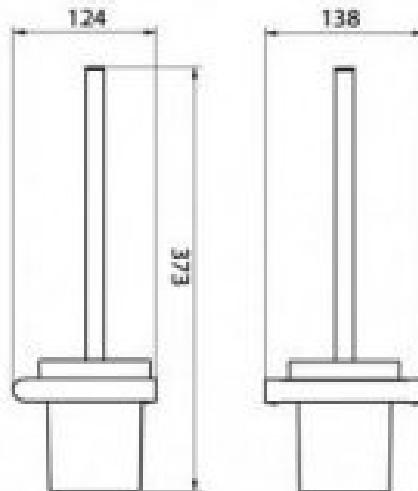

SPECIFICATION SHEET - bathroom accessories

BRAND:	HACEKA	Product Photo:
ORIGIN:	Netherlands	
SERIES:	VIERO	
PRODUCT DESCRIPTION:	W.c. brush with holder	
MODEL No.	415419	
FINISH/COLOUR:	Chrome	
DIMENSIONS:	124mm x 138mm x 373mm	
OPTIONAL MATCHING PARTS:		

Technical Informations:

REMINDER:	Do not use cleaners containing abrasive cleansers, ammonia, bleach, acids, waxes, alcohol, solvents or other products not recommended for chrome.
	All information is for reference only, installation shall always be based on the actual product delivered.