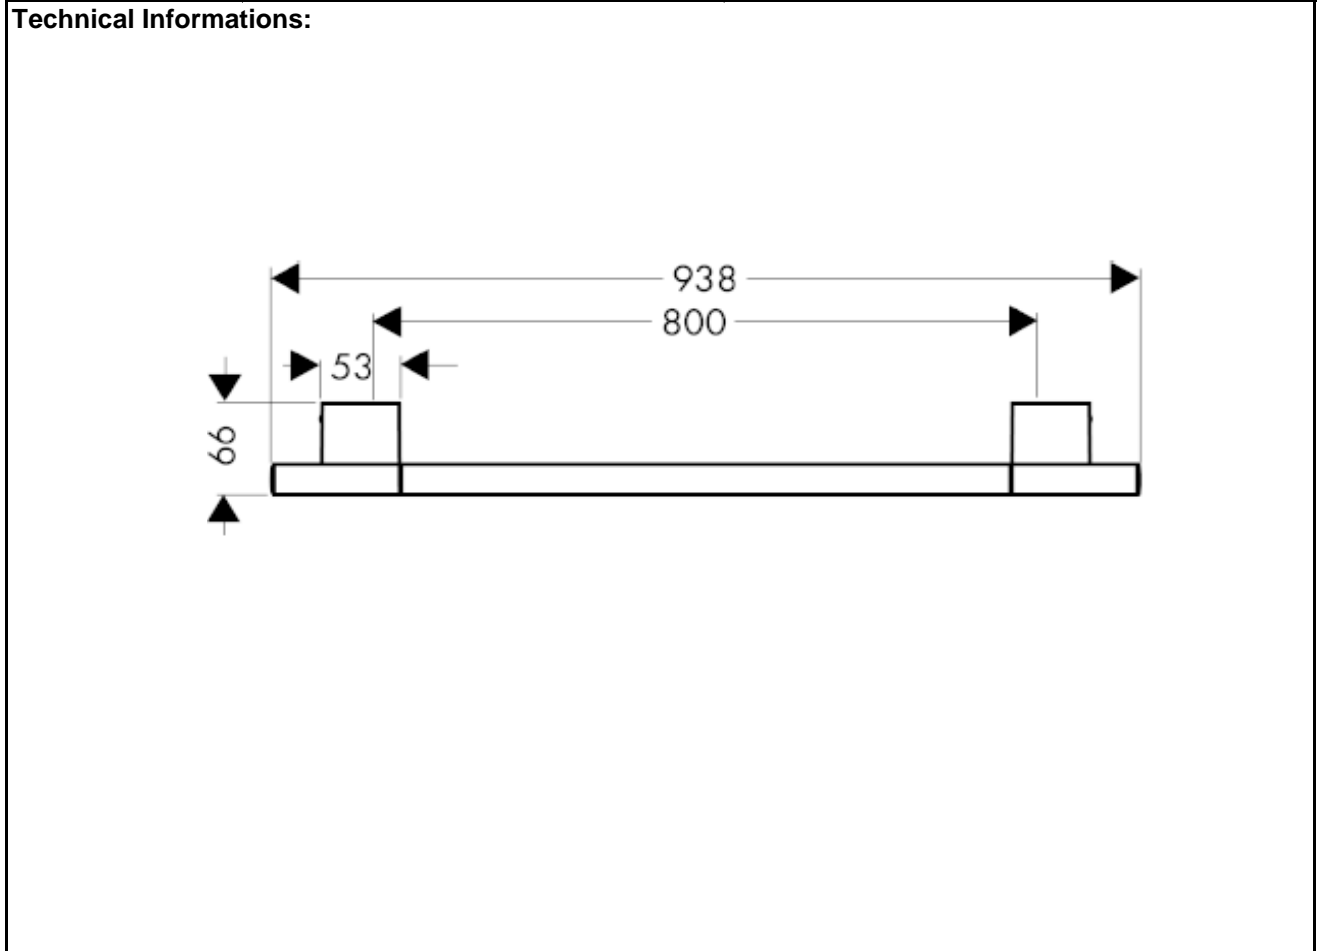

SPECIFICATION SHEET - bathroom accessories

BRAND:	AXOR®	Product Photo: 
ORIGIN:	Germany	
SERIES:	Uno Accessories	
PRODUCT DESCRIPTION:	Towel bar	
MODEL No.	41580.000	
FINISH/COLOUR:	Chrome-plated	
DIMENSIONS:	938mm L	
OPTIONAL MATCHING PARTS:		