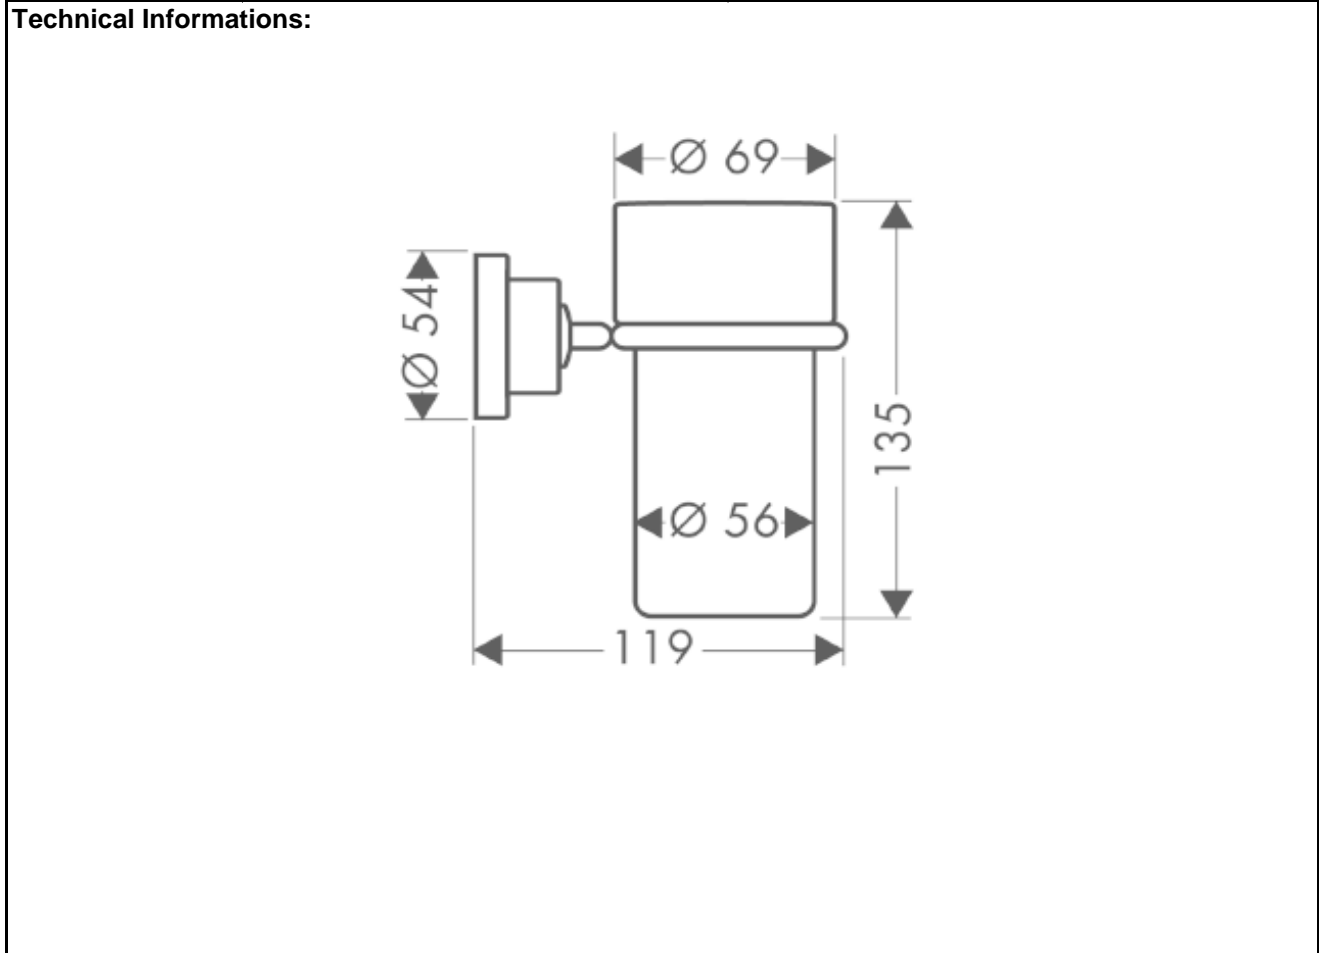

SPECIFICATION SHEET - bathroom accessories

| | | |
|---------------------------------|-------------------|--|
| BRAND: | AXOR® | Product Photo:  |
| ORIGIN: | Germany | |
| SERIES: | Citterio | |
| PRODUCT DESCRIPTION: | Toothbrush holder | |
| MODEL No. | 41734.000 | |
| FINISH/COLOUR: | Chrome-plated | |
| DIMENSIONS: | 119mm L x 135mm H | |
| OPTIONAL MATCHING PARTS: | | |