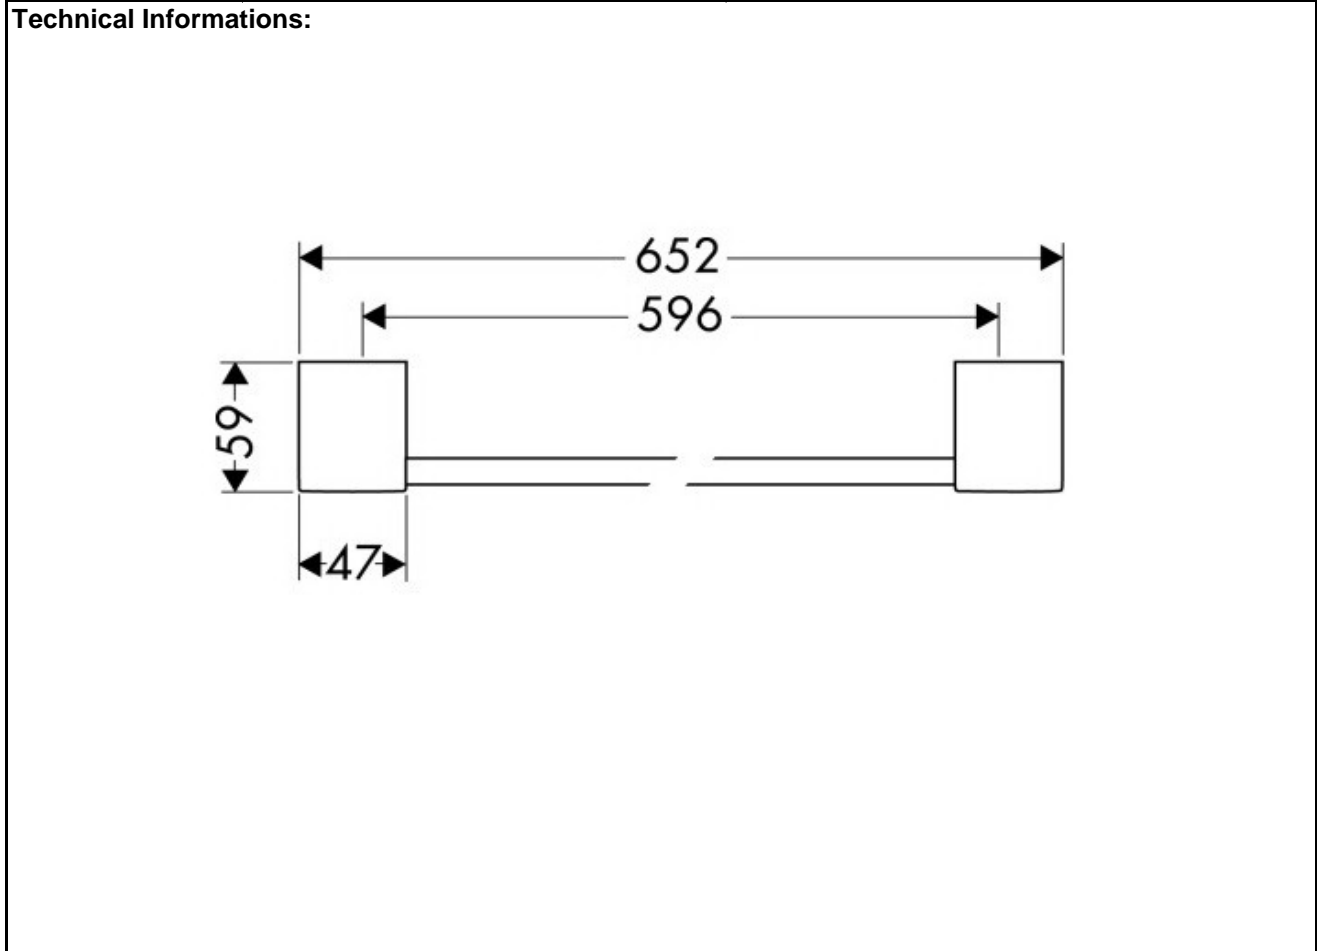

SPECIFICATION SHEET - bathroom accessories

BRAND:	AXOR[®]	Product Photo: 
ORIGIN:	Germany	
SERIES:	Steel 2	
PRODUCT DESCRIPTION:	Towel bar	
MODEL No.	41860.800	
FINISH/COLOUR:	Stainless Steel	
DIMENSIONS:	652mm length	
OPTIONAL MATCHING PARTS:		