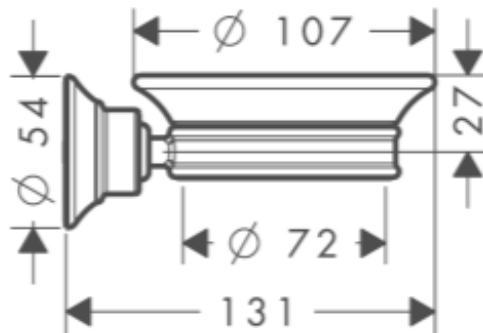

Brand : Axor, Germany
Name : Montreux Soap Dish
Item Code : 42033.000
Designer : Phoenix Design
Color / Finish : Chrome
Dimensions :

Product info:

- material: support made of metal, porcelain
- wall-mounted