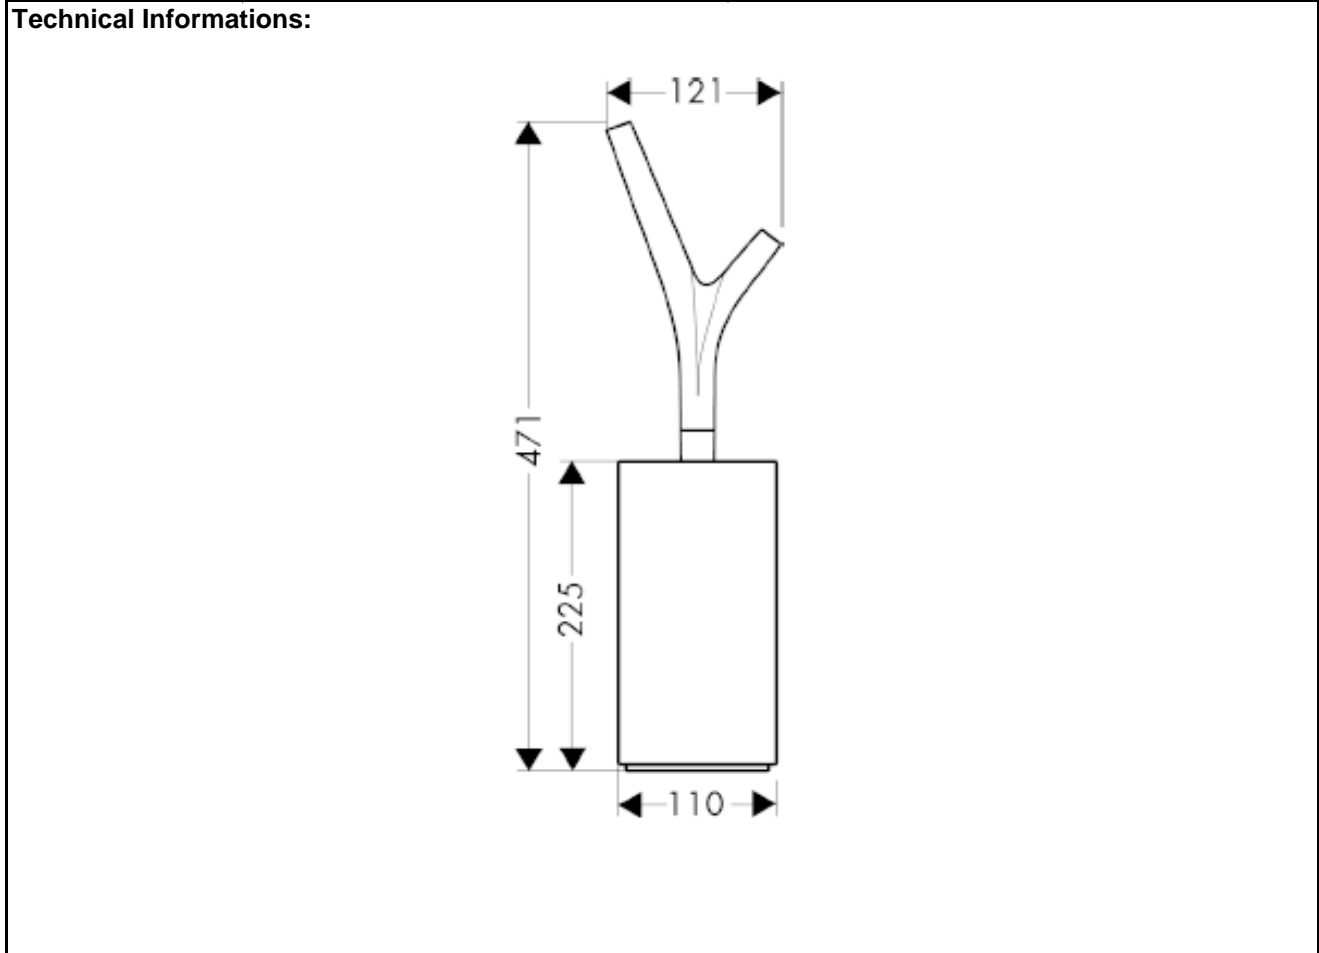

SPECIFICATION SHEET - bathroom accessories

BRAND:	AXOR®	Product Photo: 
ORIGIN:	Germany	
SERIES:	Massaud	
PRODUCT DESCRIPTION:	W.C. brush with holder (porcelain) free-standing	
MODEL No.	42235.000	
FINISH/COLOUR:	Chrome-plated	
DIMENSIONS:	110mm x 471mm	
OPTIONAL MATCHING PARTS:		