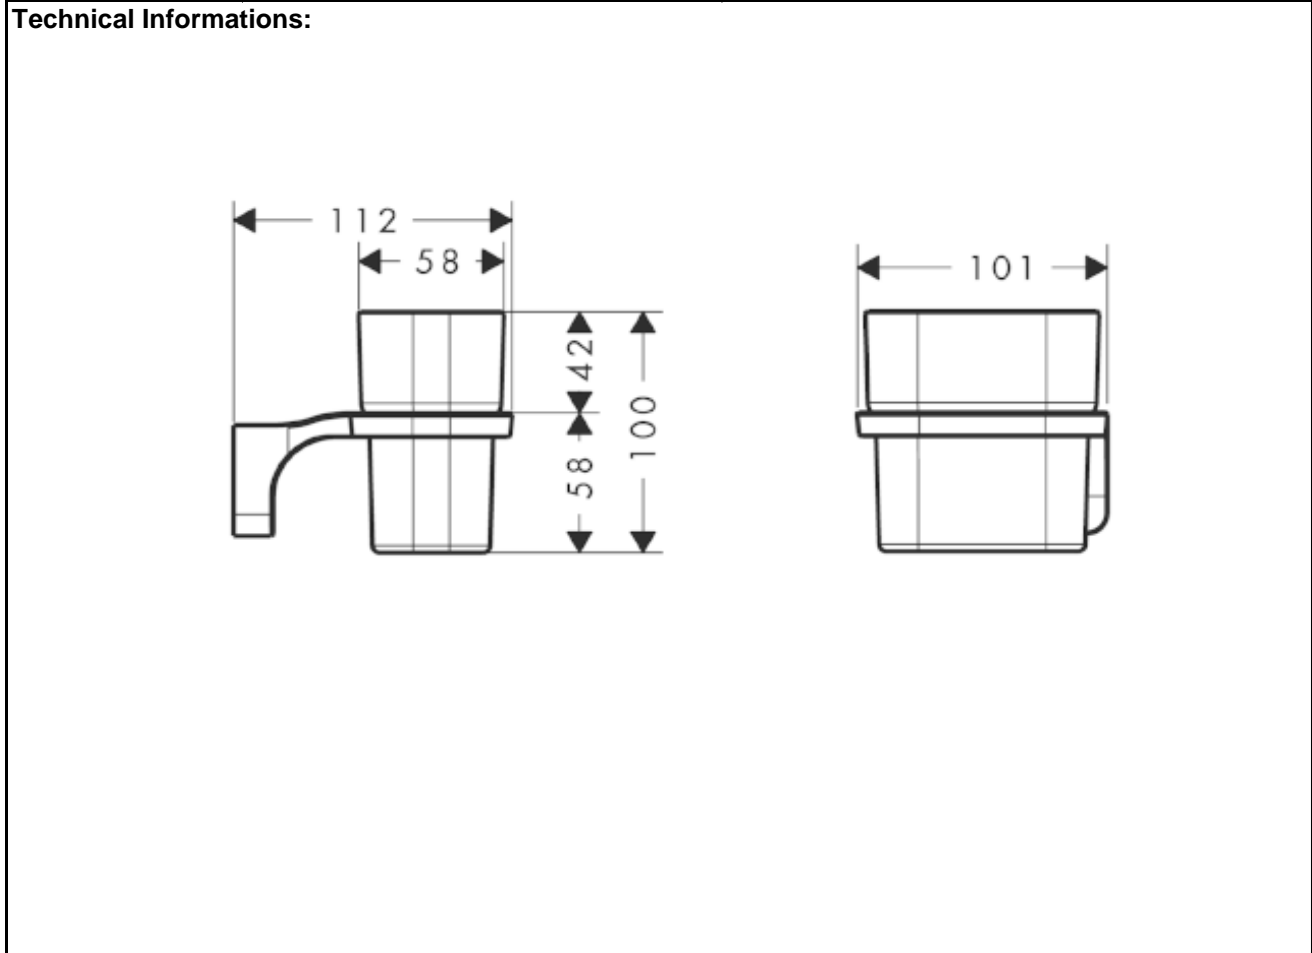

**SPECIFICATION SHEET - bathroom accessories**

|                                 |  |  |
|---------------------------------|--|--|
| <b>BRAND:</b>                   | <b>AXOR®</b>                             | <b>Product Photo:</b><br><br> |
| <b>ORIGIN:</b>                  | Germany                                  |  |
| <b>SERIES:</b>                  | <b>Urquiola</b>                          |  |
| <b>PRODUCT DESCRIPTION:</b>     | Toothbrush holder<br>(brass, opal glass) |  |
| <b>MODEL No.</b>                | 42434.000                                |  |
| <b>FINISH/COLOUR:</b>           | Chrome-plated                            |  |
| <b>DIMENSIONS:</b>              | 112mm x 101mm x 100mm                    |  |
| <b>OPTIONAL MATCHING PARTS:</b> |  |  |