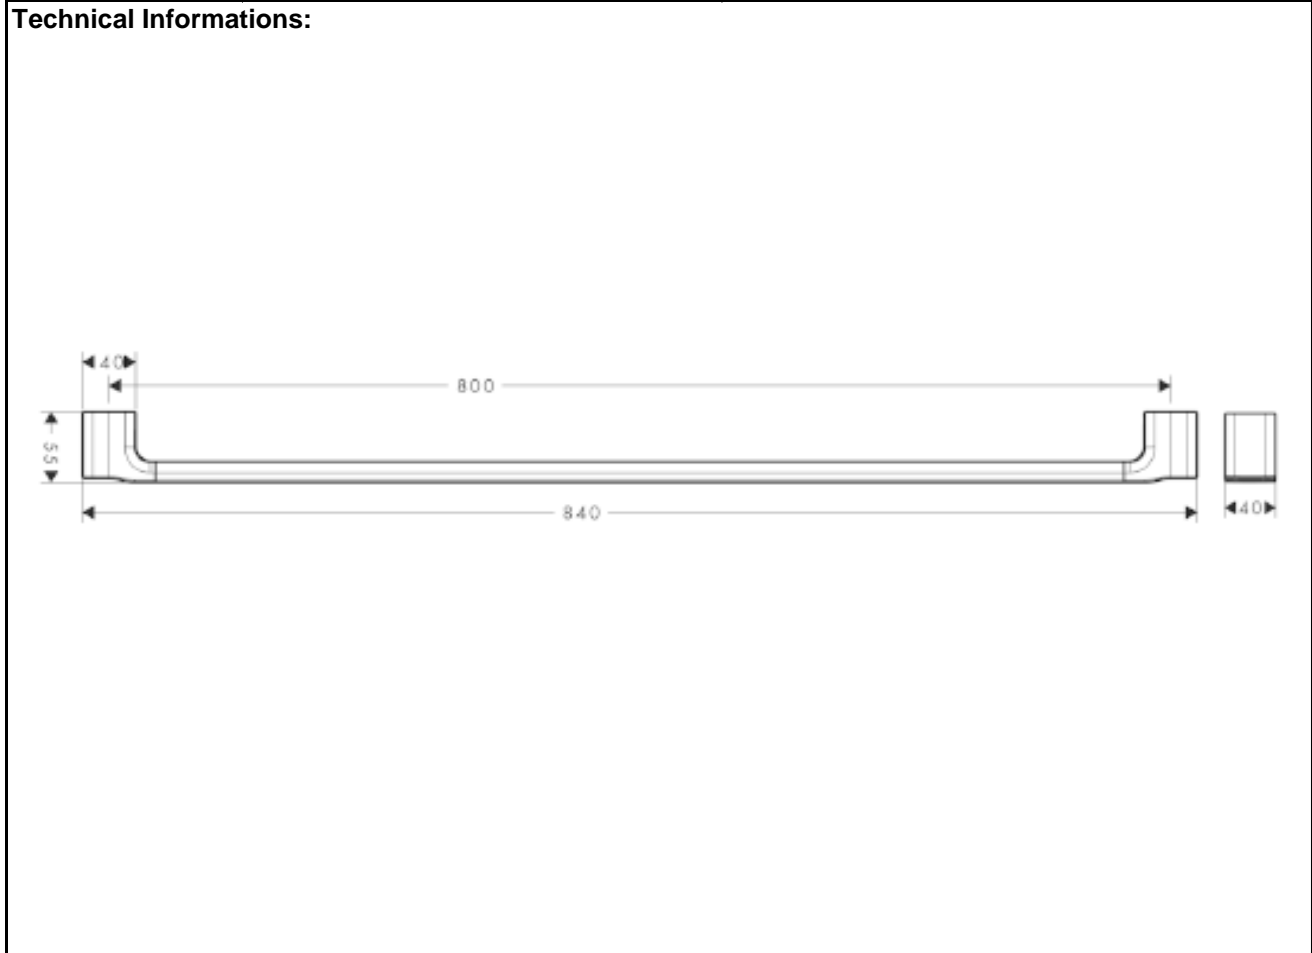

SPECIFICATION SHEET - bathroom accessories

BRAND:	AXOR®	Product Photo: 
ORIGIN:	Germany	
SERIES:	Urquiola	
PRODUCT DESCRIPTION:	Towel bar 800mm (metal)	
MODEL No.	42480.000	
FINISH/COLOUR:	Chrome-plated	
DIMENSIONS:	840mm length	
OPTIONAL MATCHING PARTS:		