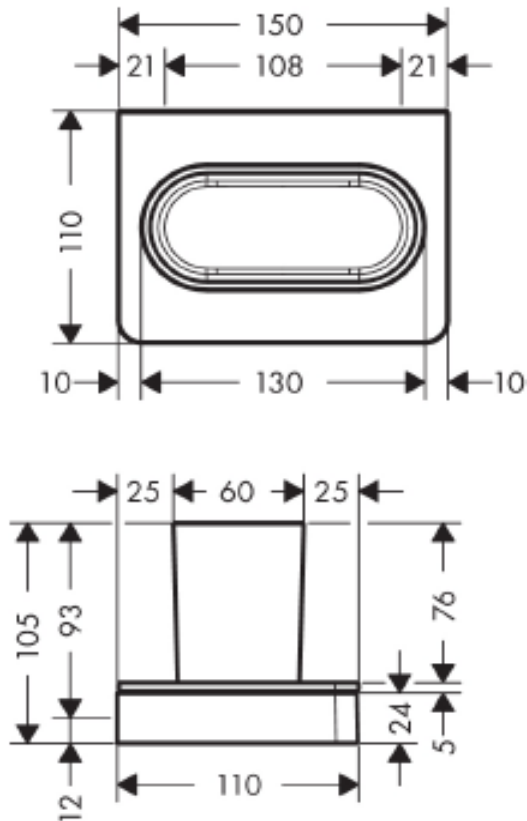

Technical Informations:

REMINDER:	Do not use cleaners containing abrasive cleansers, ammonia, bleach, acids, waxes, alcohol, solvents or other products not recommended for chrome.
	All information is for reference only, installation shall always be based on the actual product delivered.